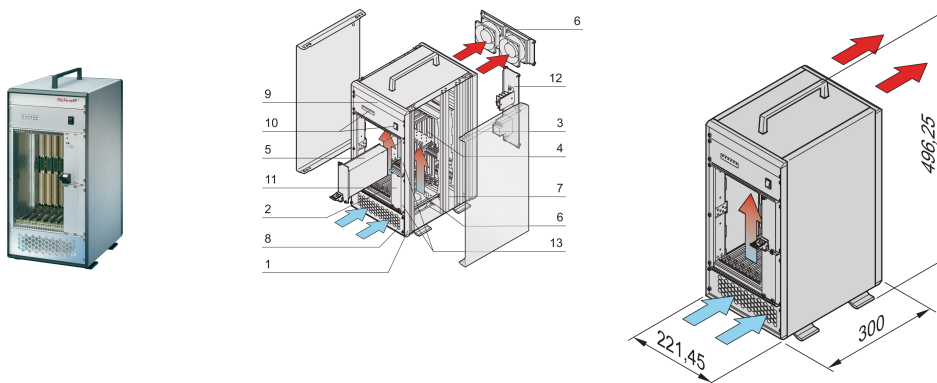

## NÚMERO DE CATÁLOGO

10836-045

VME64 tower system for 7 VME64x boards 6 U, 160 mm. The power for the system is created by a pluggable power supply. A fan control module monitors the fans, the temperature and voltage.

## CARACTERÍSTICAS

System in accordance with IEC 60297-3-101, 102, 103; IEEE 1101.1, 1101.10/11; backplane conforms to VITA 1.1-1997

Pluggable PSU, 19" form factor, 300 W; a second PSU can optionally be fitted

Backplane VME64x 7 slot, 6 U, J1/J2 monolithic without P0 connector, Rear I/O option, in accordance with VITA 1-1994 and 1.1-1997

Heat dissipation by 2 fans, cooling from front to rear side; temperature-controlled by fan control module (FCM)

## CARATERÍSTICAS DO PRODUTO

Product Type: System

Number of Slots: 7

Tipo: Tower

Backplane Type: 6 U VME64 Extension

Data Transfer: VME64; VME2eSST

Power per Slot: 30W

Tensão de entrada AC: 100 – 240V