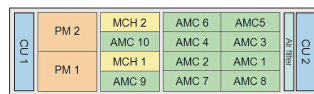

MTCA.0 System for 10 Single Full-Size AMC Modules, 3 U, 84 HP

NÚMERO DE CATÁLOGO

11850-011

The double AMC card cage on the right hand side can hold either 4 Double Full-size AMCs or, with the optional splitting kit, 8 Single Full-size AMCs.

CERTIFICATIONS

CARACTERÍSTICAS

In accordance with PICMG MTCA.0 R1.0 specification

3 U, 19" subrack system for 10 Single Full-Size AdvancedMC modules, 2 Single Full-Size MCHs and 2 power modules with width up to 12 HP