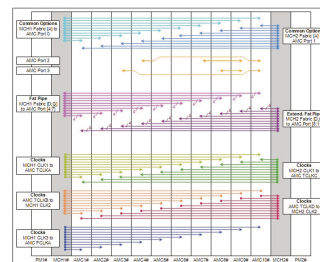

MTCA.0 System for 10 Single Full-Size AMC Modules, 3 U, 84 HP

NÚMERO DE CATÁLOGO

11850-011

The double AMC card cage on the right hand side can hold either 4 Double Full-size AMCs or, with the optional splitting kit, 8 Single Full-size AMCs.

CERTIFICATIONS

CARACTERÍSTICAS

In accordance with PICMG MTCA.0 R1.0 specification

3 U, 19" subrack system for 10 Single Full-Size AdvancedMC modules, 2 Single Full-Size MCHs and 2 power modules with width up to 12 HP