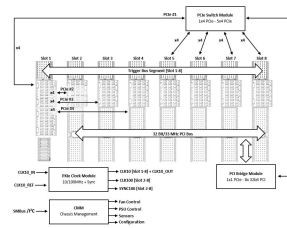

PXI-Express System, 4 U, 8 slots, Gen 3

NÚMERO DE CATÁLOGO

14579-030

Desktop PXI Express Chassis for one PXI Express System Controller with up to 16 HP and 7 PXI or PXI Express Boards with 4 HP Width.

CERTIFICATIONS

CARACTERÍSTICAS

PXI Express Desktop Chassis, 4 U, 44 HP

1 PXIe System Slot an 7 Hybrid Slots

Ultra-high performance Gen 3 PCIe switching with a default four-link (4x4) System Slot

Powerful cooling concept with low fan noise, 50 W per slot @ 15K temperature increase

Air flow from bottom to rear with temperature controlled fans; Integrated Chassis Monitoring Modul (CMM)

Wide range AC input with mains switch on the rear side, power push button on the front (top)

Rear panel external 10 MHz clock inputs/outputs

CARATERÍSTICAS DO PRODUTO

Product Type: System

Number of Slots: 8

Tipo: Desktop

Backplane Type: PXI Express, 4 Link Configuration

Data Transfer: PCIe Gen3

Power per Slot: 50W

Tensão de entrada AC: 100 – 240V