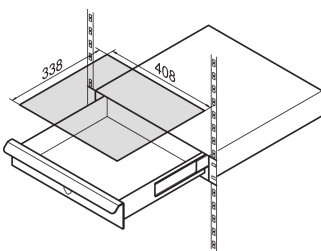

## NÚMERO DE CATÁLOGO

**20110-054**

19" Drawers allow mounting of laptops, writing surfaces for easy operations. The SCHROFF 19" drawer has a load capacity of 15 KG, allowing a wide range of products to be assembled into the drawer.