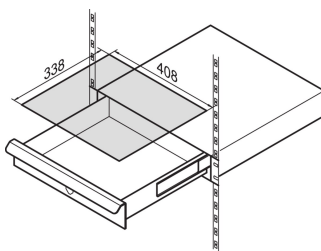

## NÚMERO DE CATÁLOGO

20110-056

19" Drawers allow mounting of laptops, writing surfaces for easy operations. The SCHROFF 19" drawer has a load capacity of 15 KG, allowing a wide range of products to be assembled into the drawer.