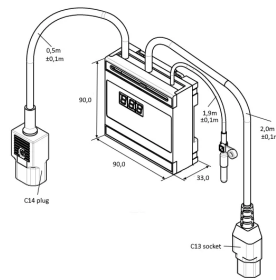

## NÚMERO DE CATÁLOGO

20118-900

Suitable for all AC fans and fan units (up to 300 W) with IEC 60320 C13 and C14 plug (plug & play).

Please order the current input wire / mains cable separately