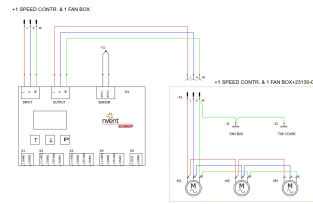

Fan Speed Control Unit (Kit)

NÚMERO DE CATÁLOGO

20118-900

Suitable for all AC fans and fan units (up to 300 W) with IEC 60320 C13 and C14 plug (plug & play).

Please order the current input wire / mains cable separately

CERTIFICATIONS

CARACTERÍSTICAS

External sensor can be set at a desired measurement point

Open-collector output (parametrisable) – Alarm output (active/passive) – DC fans (PWM output) – Remote display (via optional digital display with front panel)

Mounts on the support rail provided

Suitable for all AC, EC and EC fans and fan units (up to 300 W) with IEC 60320, Connectors IEC C14 and C13

Simple adjustment of switch-on temperature (with knob and digital display)

Current input wire / Mains cable can be chosen based on project requirement: SCHUKO-UTE / IEC / BS

CARATERÍSTICAS DO PRODUTO

Product Type: Fan Control Module

Works With: Varistar CP

Material: Pástico

Net Weight: 0.588kg