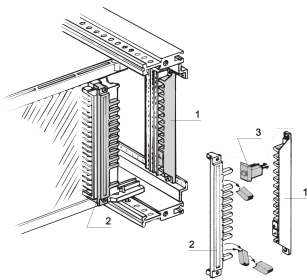

Connector Keying/Coding Contact Strip for All Types, EN 60603, DIN 41612

NÚMERO DE CATÁLOGO

20800-042

Connector coding is used to provide security against incorrect insertion.

CERTIFICATIONS

CARACTERÍSTICAS

Use with plug-in units to avoid incorrect insertion

For connectors in accordance with EN 60603 (DIN 41612)

Needed space is front panel width: 4 HP: Type B, C, D, E, F, H

Needed space of front panel width: 5 HP: Type E, G (Spacer element is required)