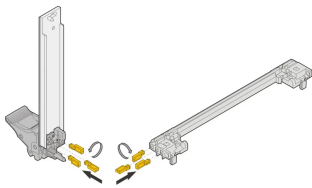

Keying/Coding for IEL/IET Handle and IEEE Guide Rail

NÚMERO DE CATÁLOGO

20817-501

Based on the IEEE standard guide rails and handles can be coded to avoid the insertion of a wrong board into the wrong slot.

CERTIFICATIONS

CARACTERÍSTICAS

4 possible positions, resulting in 64 codings per card guide; when coding the upper and lower card guide, 4096 codings will result

Inserted in the chambers of the codable card guides as well as in the rear side of the die cast block of the handles type IEL or IET

The keying/coding pegs prevent plug-in units to be mounted in wrong slots

CARATERÍSTICAS DO PRODUTO

Product Type: Coding/Keying Indicator

Família de produtos: EuropacPRO; RatiopacPRO; RatiopacPRO AIR; CompacPRO; PropacPRO; Inpac; Frame Type Plug-In Unit