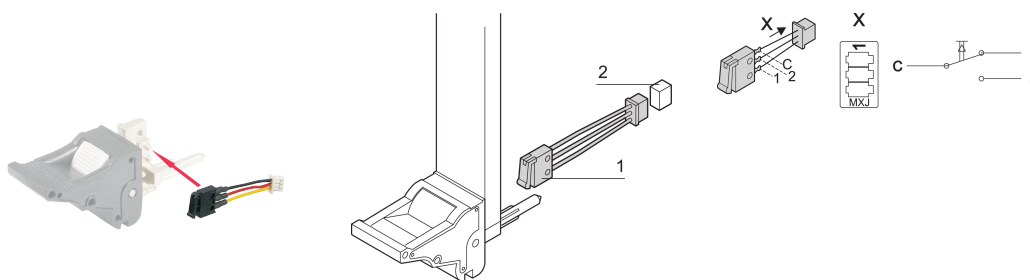

# Plug-In Unit Microswitch for IEL, IET Handle With Cable and Plug

## NÚMERO DE CATÁLOGO

20817-606

Micro Switch for IEL or IET handle. The micro switch fits also for the Offset versions of the handle.

## CARACTERÍSTICAS

Plastic, PC, UL 94 V-0

Suitable mating connectors not included in scope of delivery

Max. switched current 50 mA

Electr. life  $\geq$  20,000 switching cycles

Mech. life  $\geq$  20,000 switching cycles

## CARATERÍSTICAS DO PRODUTO

Product Type: Switch

Works With: Front Panels

Material: Policarbonato

Quantidade por embalagem: 10