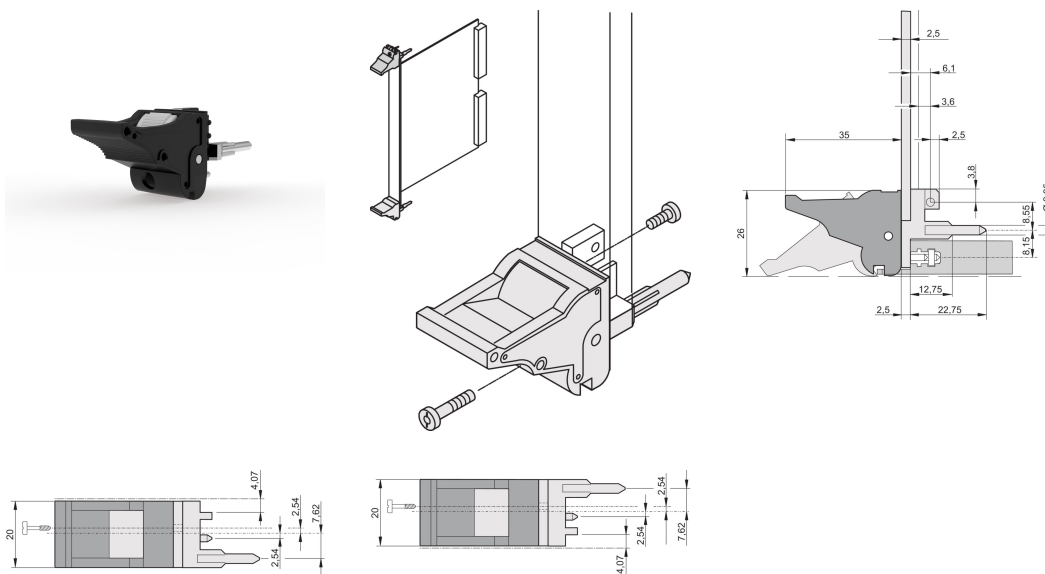

Insertor/Extractor Handle Type IEL, Black Lever, Grey Button, Bottom; 10 pieces

NÚMERO DE CATÁLOGO

20817-612

The inserter/extractor handle, type IEL in accordance with IEEE 1101.10. Two of these handles can overcome a single lever force of 700N (per pair).

CERTIFICATIONS

CARACTERÍSTICAS

Suitable for insertion and extraction forces up to 700 N (per pair)

In accordance with IEEE 1101.10 and IEC 60297-3-102

A microswitch can be mounted

CARATERÍSTICAS DO PRODUTO

Quantidade por embalagem: 10

Tipo de alça: IEL; Bottom Front; Top Rear I/O

Flammability Rating: UL@ 94V-0

Cor: Jet Black

Código de cor: RAL 9005

Em conformidade com: EN 45545-2

Profundidade (D): 60.45mm

Altura (H): 25.5mm

Material: Policarbonato; Liga de zinco

Product Type: Handle

Tipo: Inserter/Extractor, Standard

Largura (W): 19.8mm

Works With: Front Panels

Gross Weight: 0.246kg

DETALHES ADICIONAIS DO PRODUTO

Please order Coding pegs and Microswitch separately.