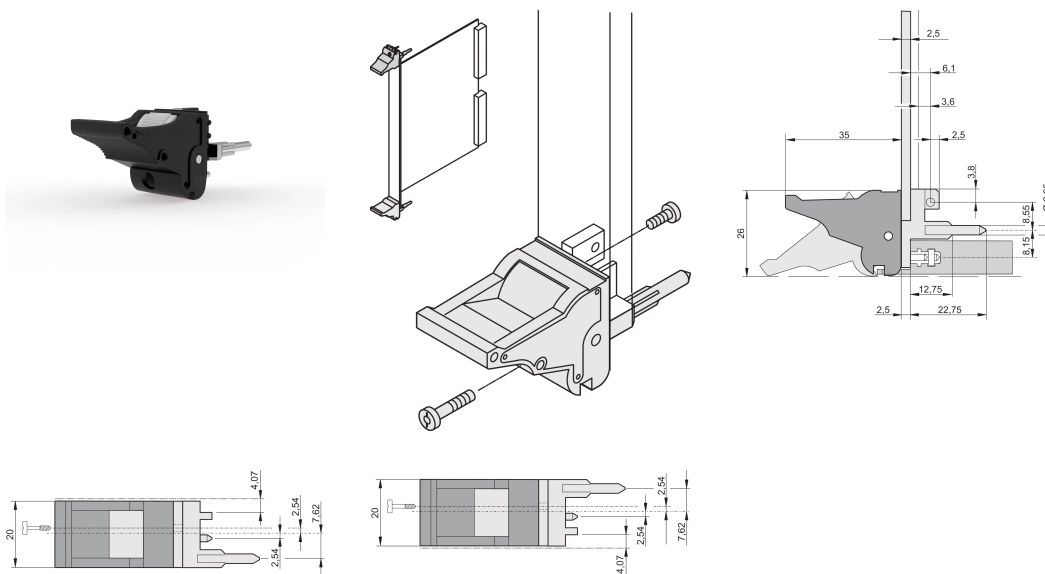

Insertor/Extractor Handle Type IEL, Black Lever, Grey Button, Bottom, 100 Pieces

NÚMERO DE CATÁLOGO

20817-613

The inserter/extractor handle, type IEL in accordance with IEEE 1101.10. Two of these handles can overcome a single lever force of 700N (per pair).

CERTIFICATIONS

CARACTERÍSTICAS

Suitable for insertion and extraction forces up to 700 N (per pair)

In accordance with IEEE 1101.10 and IEC 60297-3-102

A microswitch can be mounted

CARATERÍSTICAS DO PRODUTO

Quantidade por embalagem: 100

Tipo de alça: IEL; Bottom Front; Top Rear I/O

Flammability Rating: UL@ 94V-0

Cor: Black

Em conformidade com: EN 45545-2

Material: Policarbonato; Liga de zinco

Product Type: Handle