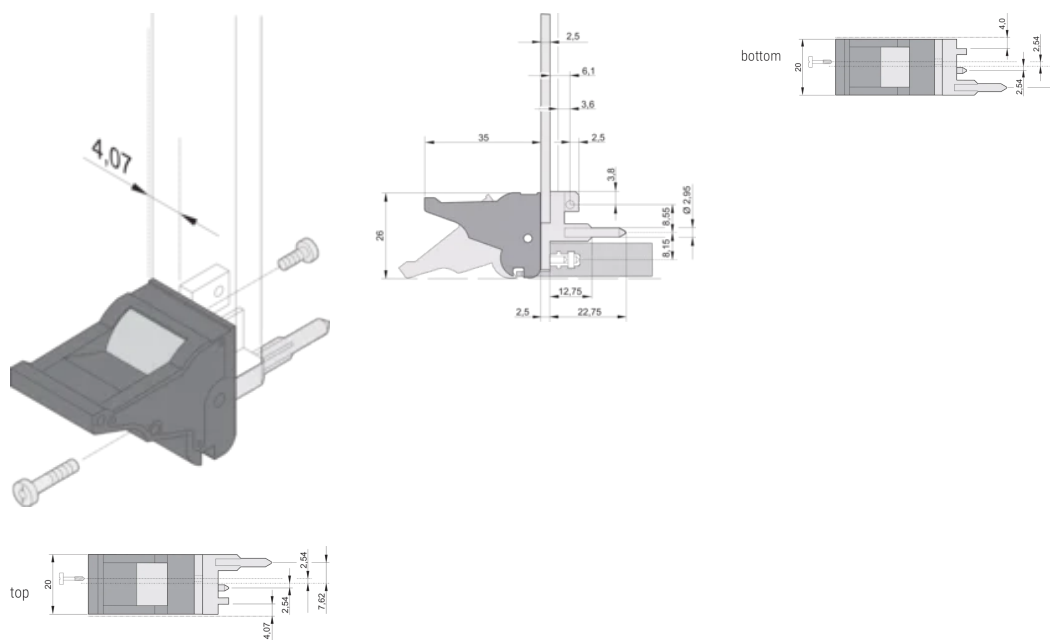

Tipo de alça: IEL; Top Front; Bottom Rear I/O

Flammability Rating: UL@ 94V-0

Cor: Jet Black

Código de cor: RAL 9005

Em conformidade com: EN 45545-2

Profundidade (D): 60.45mm

Altura (H): 25.5mm

Material: Policarbonato; Liga de zinco

Product Type: Handle

Tipo: Inserter/Extractor, Standard

Largura (W): 19.8mm

Works With: Front Panels

Net Weight: 0.243kg

DETALHES ADICIONAIS DO PRODUTO

Please order Coding pegs and Microswitch separately.

DIAGRAMAS

AVISO

Os produtos nVent devem ser instalados e utilizados apenas conforme indicado nas fichas de instrução do produto e materiais de treinamento da nVent. As fichas de instrução estão disponíveis em www.nVent.com e com nossos representantes de atendimento ao cliente nVent. A instalação inadequada, uso incorreto, aplicação incorreta ou outra falha qualquer em seguir completamente as instruções e avisos da nVent podem levar ao mau funcionamento do produto, danos à propriedade, lesões corporais graves e morte, e/ou anular sua garantia.