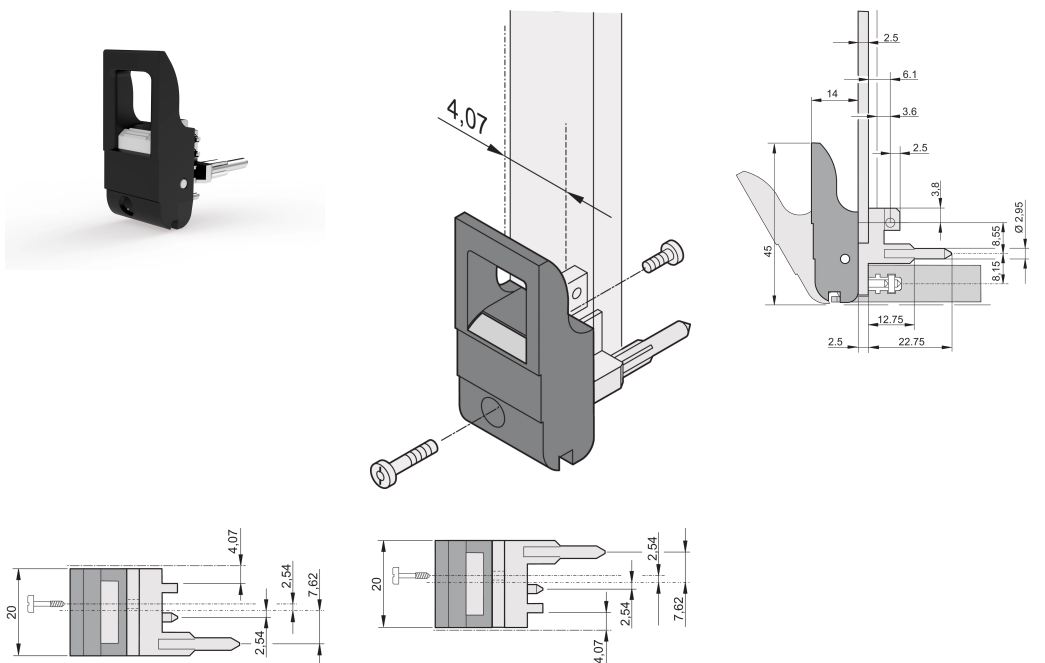

# Insertor/Extractor Handle Type IET, Black Lever, Grey Button, Bottom, 100 Pieces

## NÚMERO DE CATÁLOGO

20817-653

The inserter/extractor handle, type IET in accordance with IEEE 1101.10. Two of these handles can overcome a single lever force of 700 N (per pair).

## CARACTERÍSTICAS

Suitable for insertion and extraction forces up to 700 N (per pair)

In accordance with IEEE 1101.10 and IEC 60297-3-102

A microswitch can be mounted

Product Type: Handle

Tipo: Inserter/Extractor, Standard

Works With: Front Panels

Gross Weight: 2.256kg