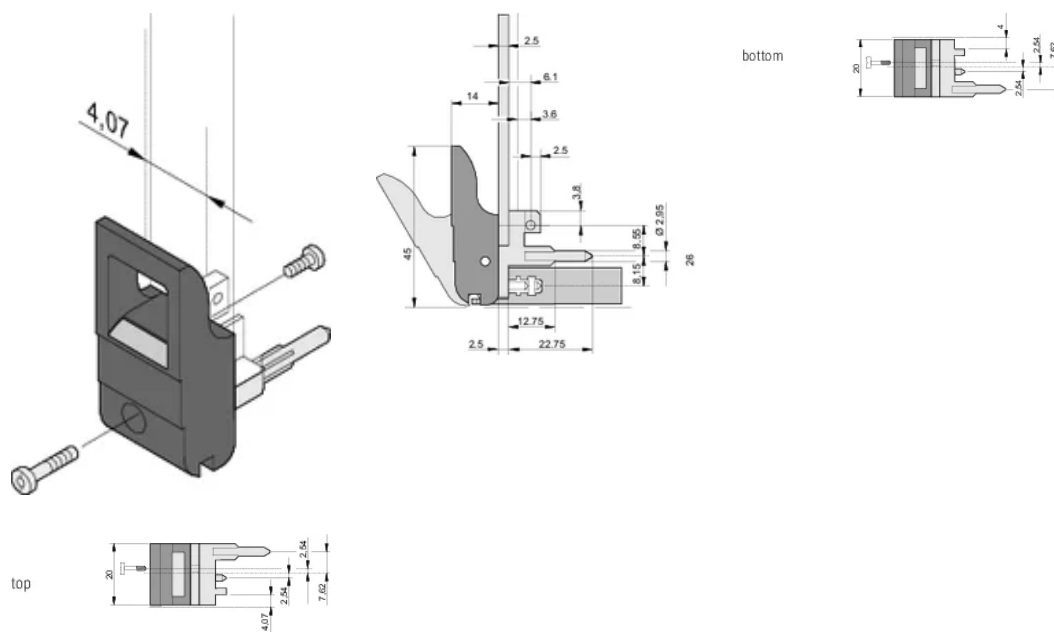

CARACTERÍSTICAS DO PRODUTO

Quantidade por embalagem: 100

Tipo de alça: IET; Bottom Front; Top Rear I/O

Flammability Rating: UL® 94V-0

Cor: Black

Em conformidade com: EN 45545-2

Material: Policarbonato; Liga de zinco

Product Type: Handle

Tipo: Inserter/Extractor, Standard

Works With: Front Panels

Gross Weight: 2.256kg

DETALHES ADICIONAIS DO PRODUTO

Please order Coding pegs and Microswitch separately.

DIAGRAMAS

AVISO

Os produtos nVent devem ser instalados e utilizados apenas conforme indicado nas fichas de instrução do produto e materiais de treinamento da nVent. As fichas de instrução estão disponíveis em www.nVent.com e com nossos representantes de atendimento ao cliente nVent. A instalação inadequada, uso incorreto, aplicação incorreta ou outra falha qualquer em seguir completamente as instruções e avisos da nVent podem levar ao mau funcionamento do produto, danos à propriedade, lesões corporais graves e morte, e/ou anular sua garantia.