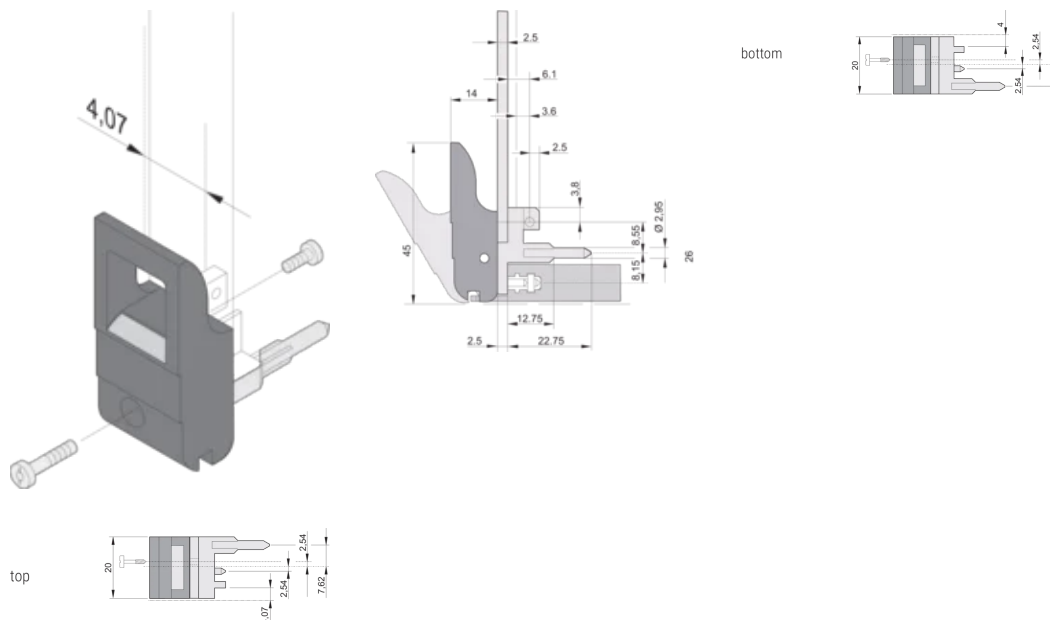

## CARACTERÍSTICAS

Suitable for insertion and extraction forces up to 700 N (per pair)

In accordance with IEEE 1101.10 and IEC 60297-3-102

A microswitch can be mounted

Profundidade (D): 39.15mm

Altura (H): 44.65mm

Material: Policarbonato; Liga de zinco

Product Type: Handle

Tipo: Inserter/Extractor, Standard

Largura (W): 19.8mm

Works With: Front Panels

Gross Weight: 0.231kg

## DIAGRAMAS