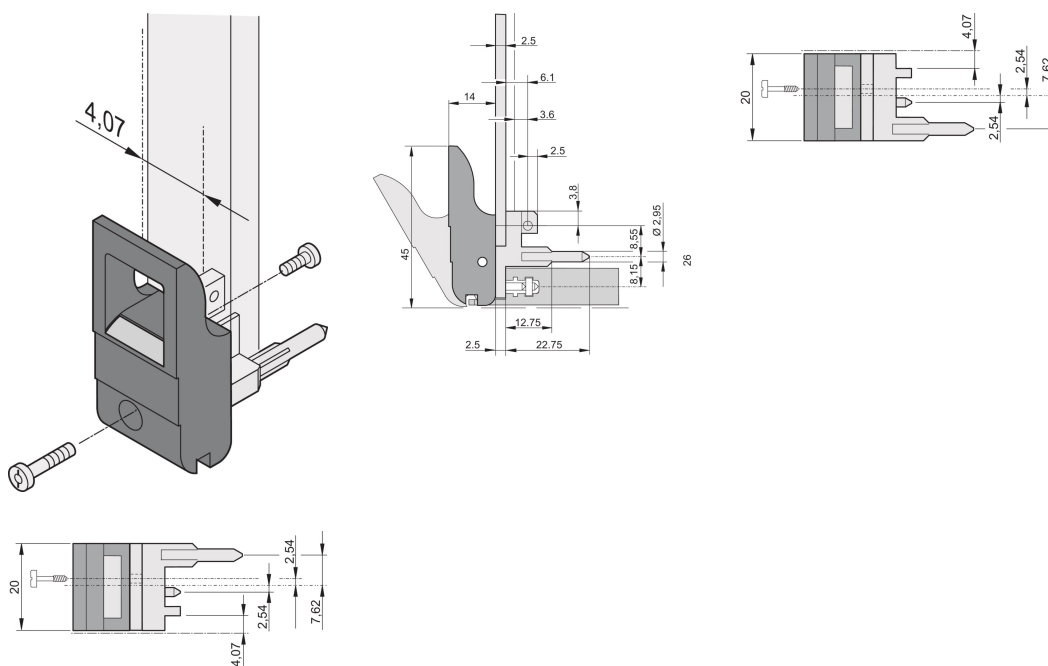

# Insertor/Extractor Handle Type IET, Black Lever, Grey Button, Top; 10 pieces

## NÚMERO DE CATÁLOGO

**20817-654**

The inserter/extractor handle, type IET in accordance with IEEE 1101.10. Two of these handles can overcome a single lever force of 700 N (per pair).

## CARACTERÍSTICAS

Suitable for insertion and extraction forces up to 700 N (per pair)

In accordance with IEEE 1101.10 and IEC 60297-3-102

A microswitch can be mounted

Profundidade (D): 39.15mm

Altura (H): 44.65mm

Material: Policarbonato; Liga de zinco

Product Type: Handle

Tipo: Inserter/Extractor, Standard

Largura (W): 19.8mm

Works With: Front Panels

Gross Weight: 0.231kg