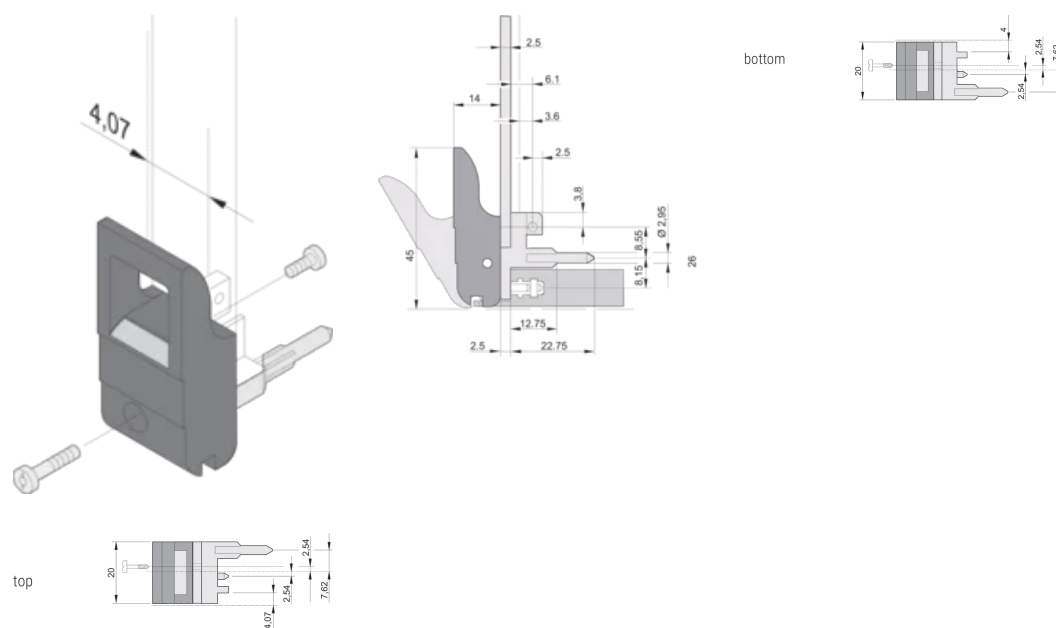

CARACTERÍSTICAS DO PRODUTO

Quantidade por embalagem: 100

Tipo de alça: IET; Top Front; Bottom Rear I/O

Flammability Rating: UL® 94V-0

Cor: Black

Em conformidade com: EN 45545-2

Material: Policarbonato; Liga de zinco

Product Type: Handle

Tipo: Inserter/Extractor, Standard

Works With: Front Panels

Gross Weight: 2.254kg

DETALHES ADICIONAIS DO PRODUTO

Please order Coding pegs and Microswitch separately.

DIAGRAMAS

AVISO

Os produtos nVent devem ser instalados e utilizados apenas conforme indicado nas fichas de instrução do produto e materiais de treinamento da nVent. As fichas de instrução estão disponíveis em www.nVent.com e com nossos representantes de atendimento ao cliente nVent. A instalação inadequada, uso incorreto, aplicação incorreta ou outra falha qualquer em seguir completamente as instruções e avisos da nVent podem levar ao mau funcionamento do produto, danos à propriedade, lesões corporais graves e morte, e/ou anular sua garantia.