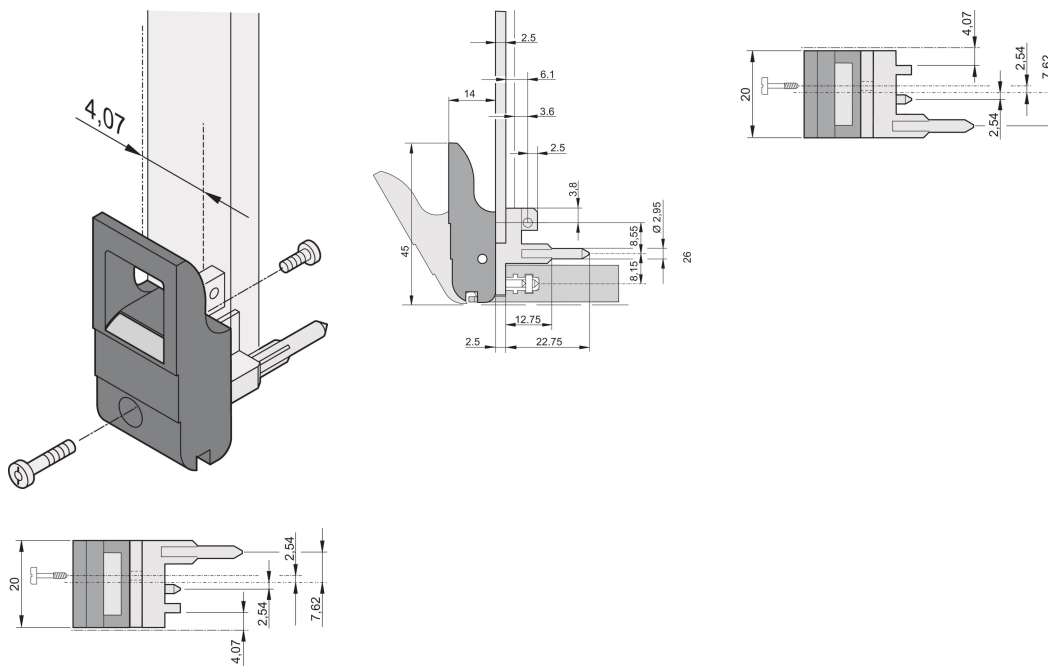

# Insertor/Extractor Handle Type IET, Black Lever, Grey Button, Top, 100 Pieces

## NÚMERO DE CATÁLOGO

**20817-655**

The inserter/extractor handle, type IET in accordance with IEEE 1101.10. Two of these handles can overcome a single lever force of 700 N (per pair).

## CARACTERÍSTICAS

Suitable for insertion and extraction forces up to 700 N (per pair)

In accordance with IEEE 1101.10 and IEC 60297-3-102

A microswitch can be mounted