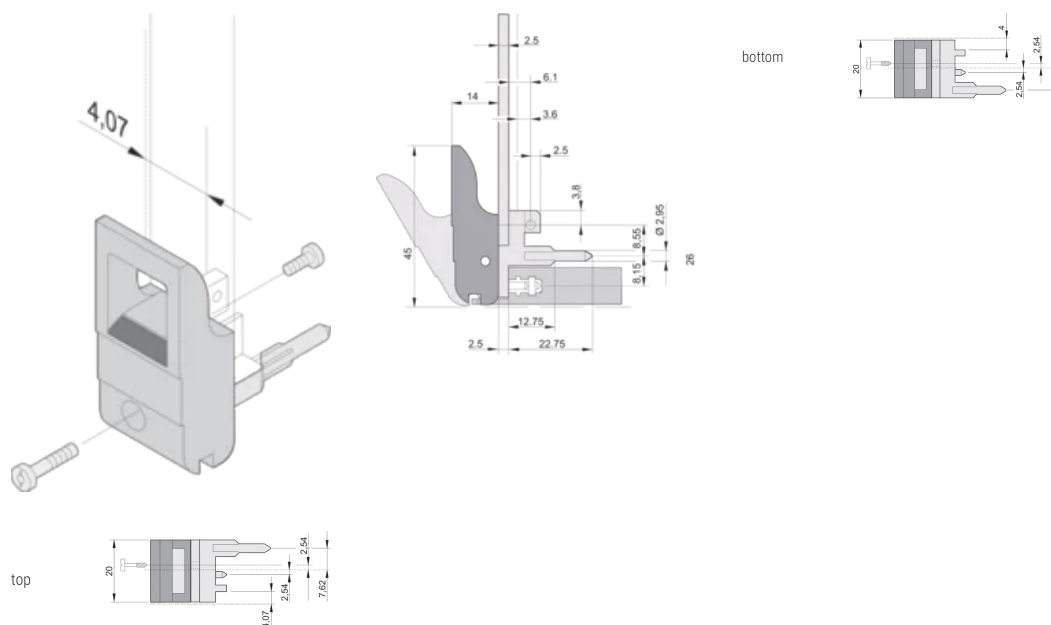

## CARACTERÍSTICAS

Suitable for insertion and extraction forces up to 700 N (per pair)

In accordance with IEEE 1101.10 and IEC 60297-3-102

A microswitch can be mounted

With locking

With integrated alignment pin for perforated strip

## DIAGRAMAS