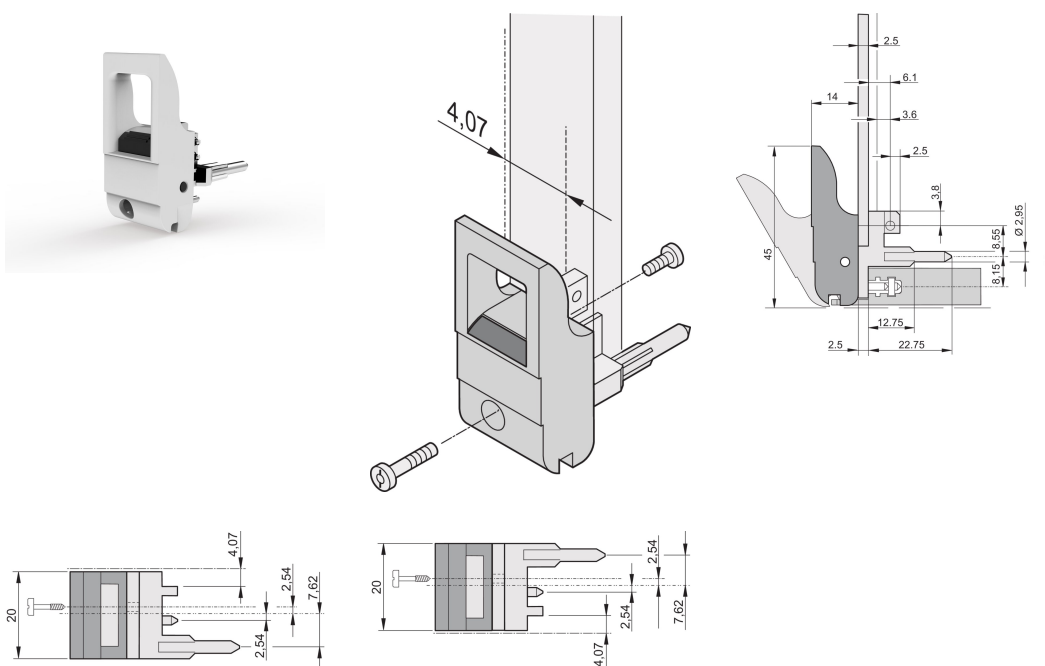

# Insertor/Extractor Handle Type IET, Grey Lever, Black Button, Bottom, 100 Pieces

## NÚMERO DE CATÁLOGO

20817-661

The inserter/extractor handle, type IET in accordance with IEEE 1101.10. Two of these handles can overcome a single lever force of 700 N (per pair).

## CARACTERÍSTICAS

Suitable for insertion and extraction forces up to 700 N (per pair)

In accordance with IEEE 1101.10 and IEC 60297-3-102

A microswitch can be mounted

With locking

With integrated alignment pin for perforated strip

Tipo: Inserter/Extractor, Standard

Works With: Front Panels

Gross Weight: 2.276kg