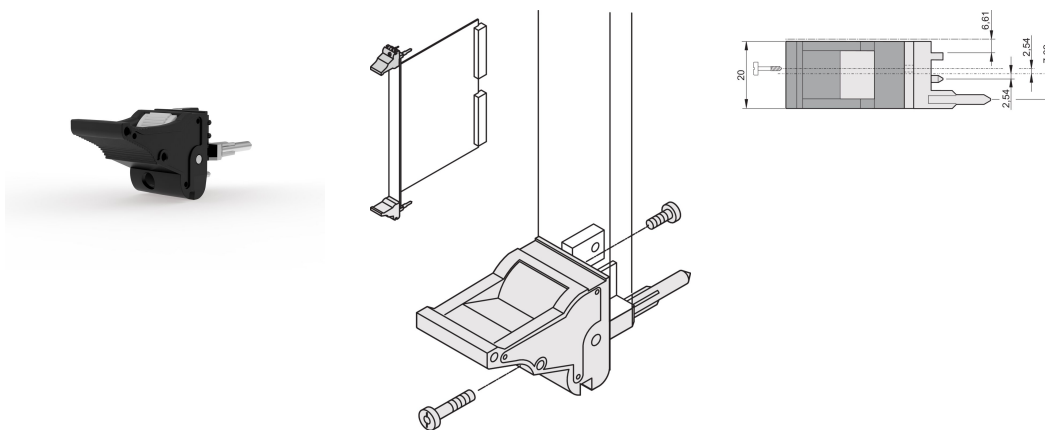

# Insertor/Extractor Handle Type IEL, Black Lever, Grey Button, Bottom; 10 pieces

## NÚMERO DE CATÁLOGO

20817-682

The inserter/extractor handle, type IEL in accordance with IEEE 1101.10. 0,1" offset Two of these handles can overcome a single lever force of 700N (per pair).

## CARACTERÍSTICAS

Suitable for insertion and extraction forces up to 700 N (per pair)

In accordance with IEEE 1101.10 and IEC 60297-3-102

A microswitch can be mounted

0.1" offset is used for PSUs with SMD Plus

## CARATERÍSTICAS DO PRODUTO

Quantidade por embalagem: 10

Tipo de alça: IEL; Bottom Front