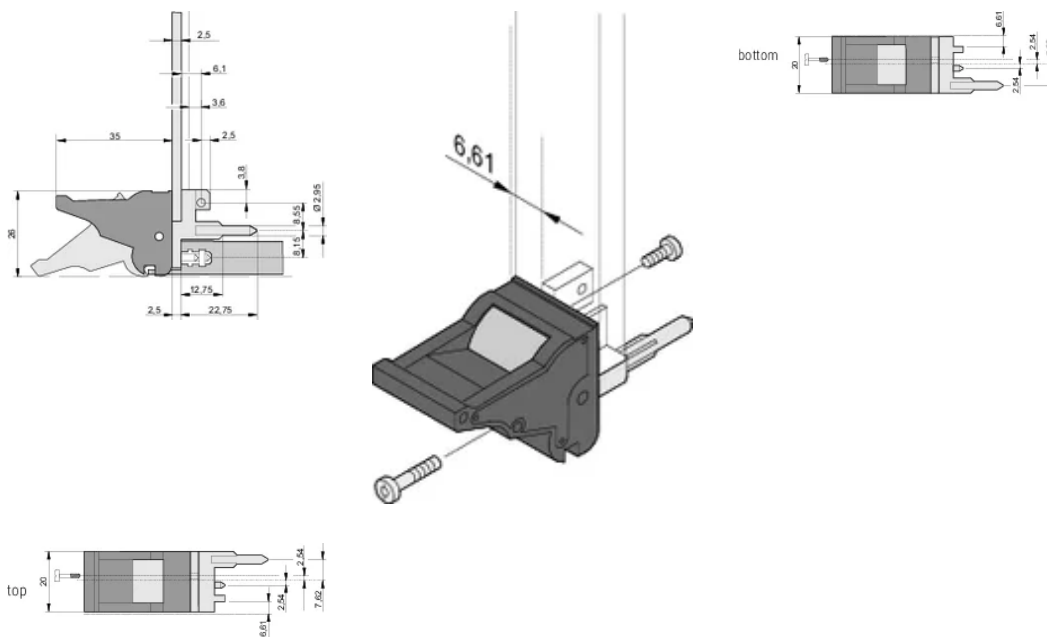

Flammability Rating: UL® 94V-0

Cor: Jet Black

Código de cor: RAL 9005

Em conformidade com: EN 45545-2

Profundidade (D): 60.45mm

Altura (H): 25.5mm

Material: Policarbonato; Liga de zinco

Product Type: Handle

Tipo: Inserter/Extractor, 0.1" Offset

Largura (W): 19.8mm

Works With: Front Panels

Gross Weight: 0.252kg

DETALHES ADICIONAIS DO PRODUTO

Please order Coding pegs and Microswitch separately.

DIAGRAMAS

AVISO

Os produtos nVent devem ser instalados e utilizados apenas conforme indicado nas fichas de instrução do produto e materiais de treinamento da nVent. As fichas de instrução estão disponíveis em www.nVent.com e com nossos representantes de atendimento ao cliente nVent. A instalação inadequada, uso incorreto, aplicação incorreta ou outra falha qualquer em seguir completamente as instruções e avisos da nVent podem levar ao mau funcionamento do produto, danos à propriedade, lesões corporais graves e morte, e/ou anular sua garantia.