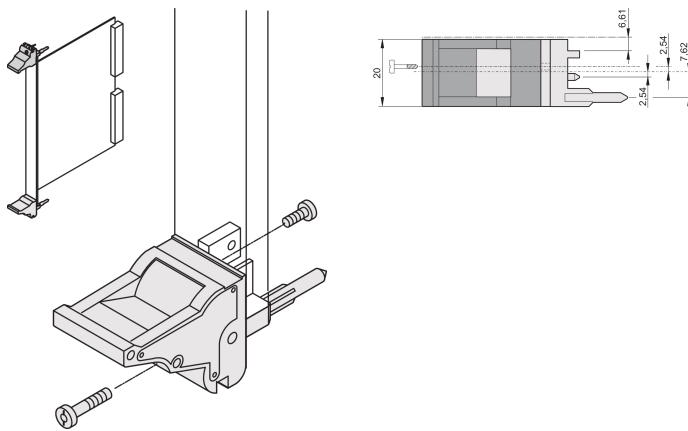

# Insertor/Extractor Handle Type IEL, Black Lever, Grey Button, Top; 10 pieces

## NÚMERO DE CATÁLOGO

**20817-684**

The inserter/extractor handle, type IEL in accordance with IEEE 1101.10. 0,1" offset Two of these handles can overcome a single lever force of 700N (per pair).

## CARACTERÍSTICAS

Suitable for insertion and extraction forces up to 700 N (per pair)

In accordance with IEEE 1101.10 and IEC 60297-3-102

A microswitch can be mounted

0.1" offset is used for PSUs with SMD Plus

Altura (H): 25.5mm

Material: Policarbonato; Liga de zinco

Product Type: Handle

Tipo: Inserter/Extractor, 0.1" Offset

Largura (W): 19.8mm

Works With: Front Panels

Gross Weight: 0.252kg