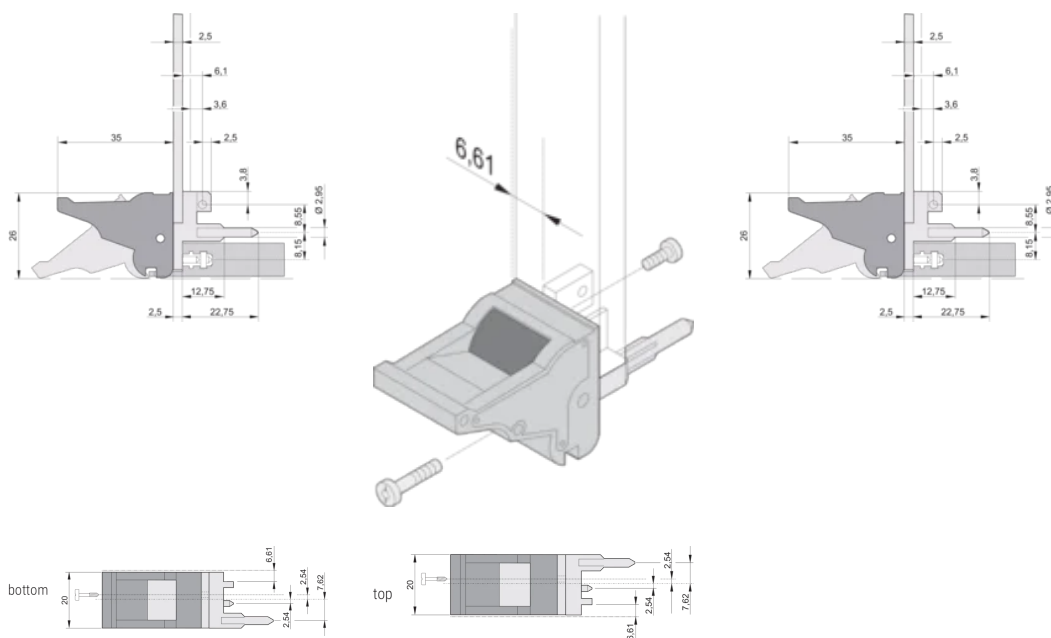

Flammability Rating: UL® 94V-0

Cor: Grey

Em conformidade com: EN 45545-2

Material: Policarbonato

Product Type: Handle

Tipo: Inserter/Extractor, 0.1" Offset

Works With: Front Panels

Gross Weight: 0.25kg

DETALHES ADICIONAIS DO PRODUTO

Please order Coding pegs and Microswitch separately.

DIAGRAMAS

AVISO

Os produtos nVent devem ser instalados e utilizados apenas conforme indicado nas fichas de instrução do produto e materiais de treinamento da nVent. As fichas de instrução estão disponíveis em www.nVent.com e com nossos representantes de atendimento ao cliente nVent. A instalação inadequada, uso incorreto, aplicação incorreta ou outra falha qualquer em seguir completamente as instruções e avisos da nVent podem levar ao mau funcionamento do produto, danos à propriedade, lesões corporais graves e morte, e/ou anular sua garantia.