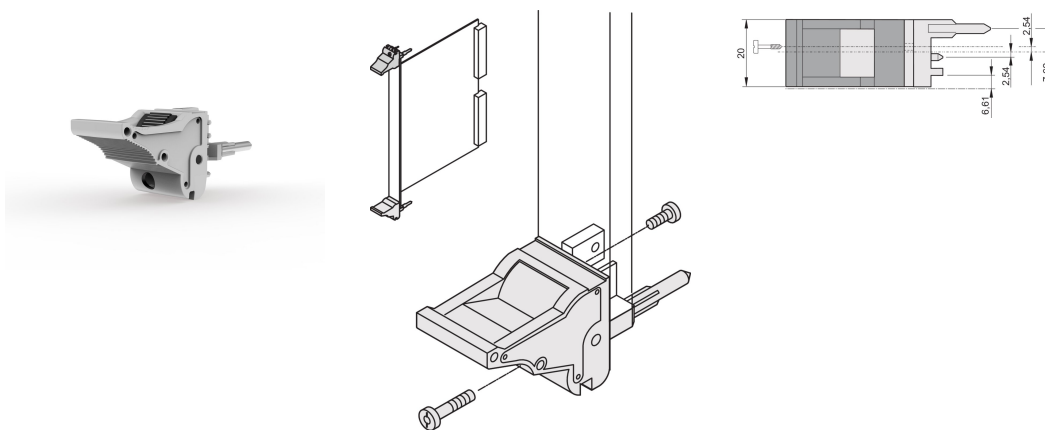

# Insertor/Extractor Handle Type IEL, Grey Lever, Black Button, Bottom, 10 Pieces

## NÚMERO DE CATÁLOGO

**20817-690**

The insertor/extractor handle, type IEL in accordance with IEEE 1101.10. 0,1" offset Two of these handles can overcome a single lever force of 700 N (per pair).

## CARACTERÍSTICAS

Suitable for insertion and extraction forces up to 700 N (per pair)

In accordance with IEEE 1101.10 and IEC 60297-3-102

A microswitch can be mounted

0.1" offset is used for PSUs with SMD Plus

Tipo: Inserter/Extractor, 0.1" Offset

Works With: Front Panels

Gross Weight: 0.25kg