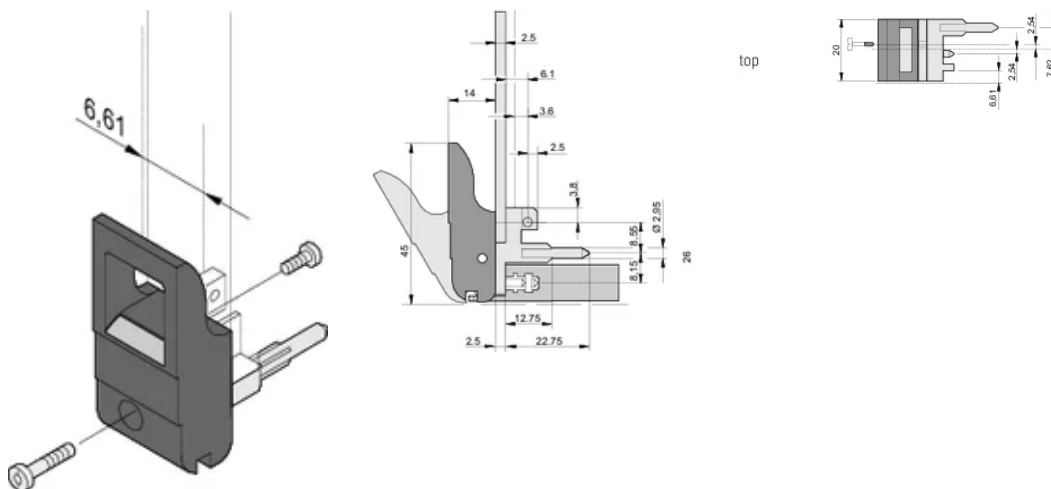

CARACTERISTICAS

Suitable for insertion and extraction forces up to 700 N (per pair)

In accordance with IEEE 1101.10 and IEC 60297-3-102

A microswitch can be mounted

0.1" offset is used for PSUs with SMD Plus

CARATERÍSTICAS DO PRODUTO

Quantidade por embalagem: 10

Tipo de alça: IET; Bottom Front

Flammability Rating: UL® 94V-0

Cor: Jet Black

Código de cor: RAL 9005

Em conformidade com: EN 45545-2

Profundidade (D): 39.15mm

Altura (H): 44.65mm

Material: Policarbonato; Liga de zinco

Product Type: Handle

Tipo: Inserter/Extractor, 0.1" Offset

Largura (W): 19.8mm

Works With: Front Panels

Net Weight: 0.24kg

DETALHES ADICIONAIS DO PRODUTO

Please order Coding pegs and Microswitch separately.

DIAGRAMAS