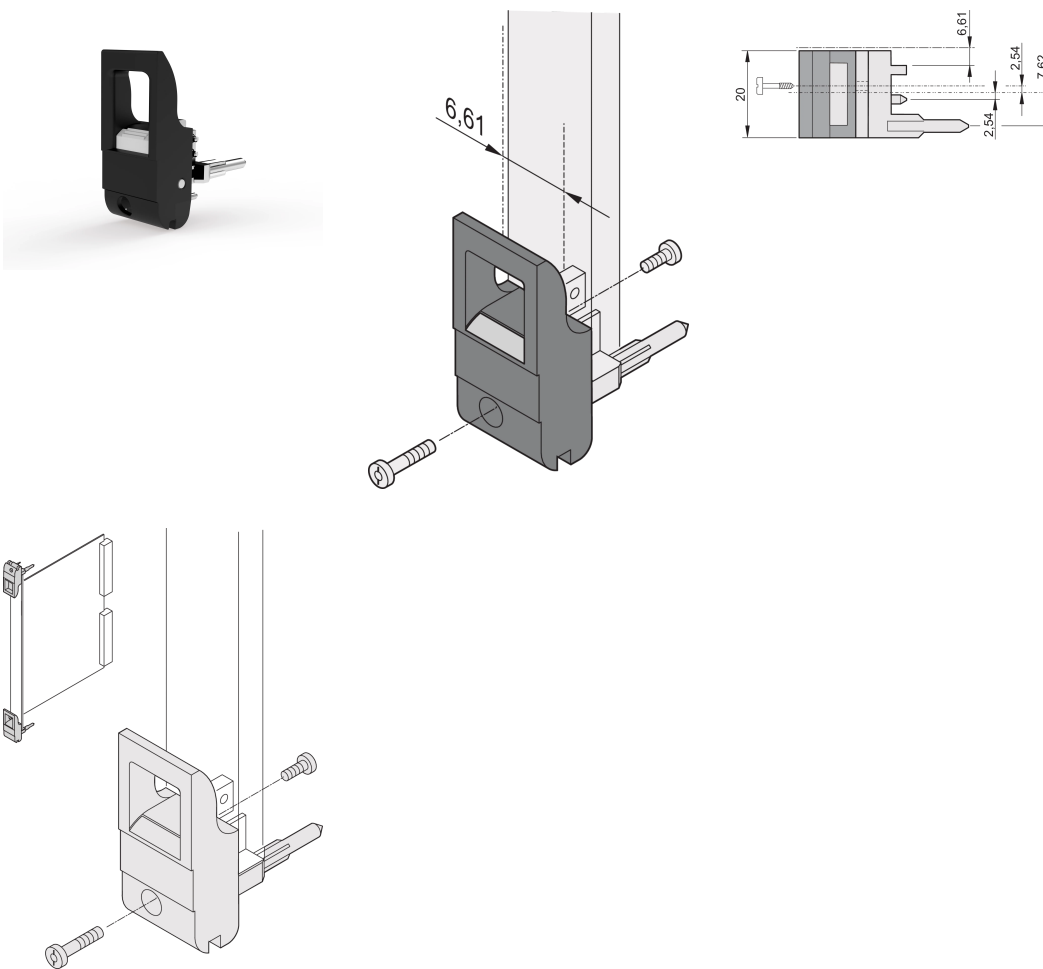

Insertor/Extractor Handle Type IET, Black Lever, Grey Button, Bottom; 10 pieces

NÚMERO DE CATÁLOGO

20817-706

The inserter/extractor handle, type IET in accordance with IEEE 1101.10, 0,1" offset. Two of these handles can overcome a single lever force of 700 N (per pair).

CERTIFICATIONS

CARACTERISTICAS

Suitable for insertion and extraction forces up to 700 N (per pair)

In accordance with IEEE 1101.10 and IEC 60297-3-102

A microswitch can be mounted

0.1" offset is used for PSUs with SMD Plus

CARATERÍSTICAS DO PRODUTO

Quantidade por embalagem: 10

Tipo de alça: IET; Bottom Front

Flammability Rating: UL® 94V-0

Cor: Jet Black

Código de cor: RAL 9005

Em conformidade com: EN 45545-2

Profundidade (D): 39.15mm

Altura (H): 44.65mm

Material: Policarbonato; Liga de zinco

Product Type: Handle

Tipo: Inserter/Extractor, 0.1" Offset

Largura (W): 19.8mm

Works With: Front Panels

Net Weight: 0.24kg

DETALHES ADICIONAIS DO PRODUTO