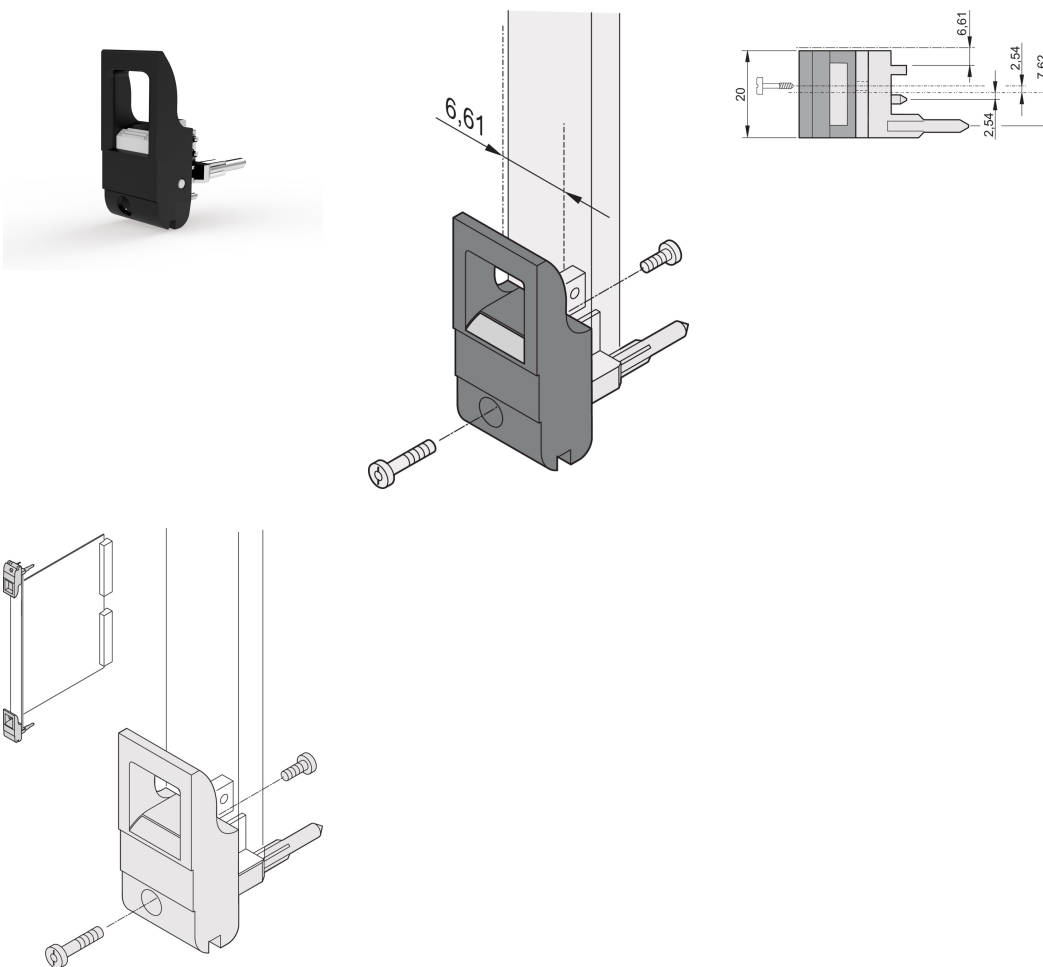

# Insertor/Extractor Handle Type IET, Black Lever, Grey Button, Bottom, 100 Pieces

NÚMERO DE CATÁLOGO

20817-707

The inserter/extractor handle, type IET in accordance with IEEE 1101.10, 0,1" offset. Two of these handles can overcome a single lever force of 700 N (per pair).

## CARACTERÍSTICAS

Suitable for insertion and extraction forces up to 700 N (per pair)

In accordance with IEEE 1101.10 and IEC 60297-3-102

A microswitch can be mounted

0.1" offset is used for PSUs with SMD Plus

## CARATERÍSTICAS DO PRODUTO

Quantidade por embalagem: 100

Tipo de alça: IET; Bottom Front

Flammability Rating: UL® 94V-0

Cor: Black

Em conformidade com: EN 45545-2

Altura (H): 232mm

Material: Policarbonato; Liga de zinco

Product Type: Handle

Tipo: Inserter/Extractor, 0.1" Offset

Works With: Front Panels

Net Weight: 2.278kg