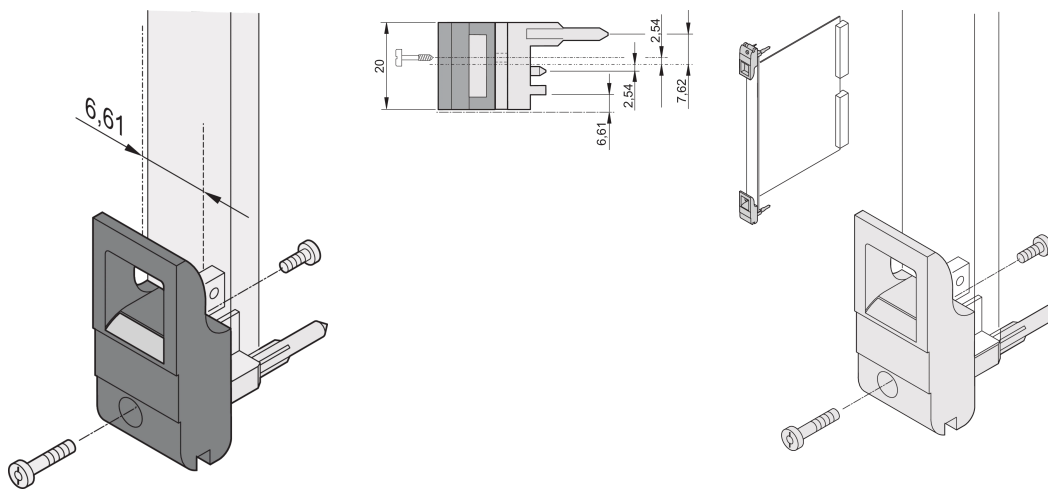

Insertor/Extractor Handle Type IET, Black Lever, Grey Button, Top, 100 Pieces

NÚMERO DE CATÁLOGO

20817-709

The inserter/extractor handle, type IET in accordance with IEEE 1101.10, 0,1" offset. Two of these handles can overcome a single lever force of 700 N (per pair).

CERTIFICATIONS

CARACTERÍSTICAS

Suitable for insertion and extraction forces up to 700 N (per pair)

In accordance with IEEE 1101.10 and IEC 60297-3-102

A microswitch can be mounted

0.1" offset is used for PSUs with SMD Plus

CARATERÍSTICAS DO PRODUTO

Quantidade por embalagem: 100

Tipo de alça: IET; Top Front

Flammability Rating: UL@ 94V-0

Cor: Black

Em conformidade com: EN 45545-2

Altura (H): 367mm

Material: Policarbonato; Liga de zinco

Product Type: Handle

Tipo: Inserter/Extractor, 0.1" Offset

Works With: Front Panels

Net Weight: 2.324kg

DETALHES ADICIONAIS DO PRODUTO

Please order Coding pegs and Microswitch separately.

DIAGRAMAS

AVISO