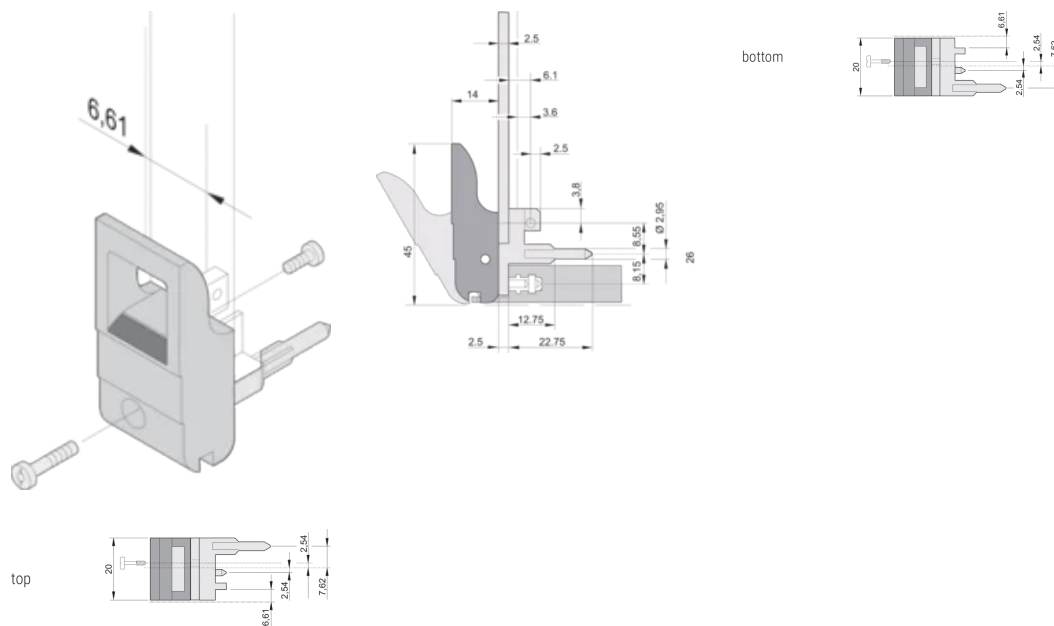

CARACTERÍSTICAS

Suitable for insertion and extraction forces up to 700 N (per pair)

In accordance with IEEE 1101.10 and IEC 60297-3-102

A microswitch can be mounted

0.1" offset is used for PSUs with SMD Plus

CARATERÍSTICAS DO PRODUTO

Quantidade por embalagem: 100

Tipo de alça: IET; Bottom Front

Flammability Rating: UL® 94V-0

Cor: Grey

Material: Policarbonato

Product Type: Handle

Tipo: Inserter/Extractor, 0.1" Offset

Works With: Front Panels

Gross Weight: 2.321kg

DETALHES ADICIONAIS DO PRODUTO

Please order Coding pegs and Microswitch separately.

DIAGRAMAS

AVISO

Os produtos nVent devem ser instalados e utilizados apenas conforme indicado nas fichas de instrução do produto e materiais de treinamento da nVent. As fichas de instrução estão disponíveis em www.nVent.com e com nossos