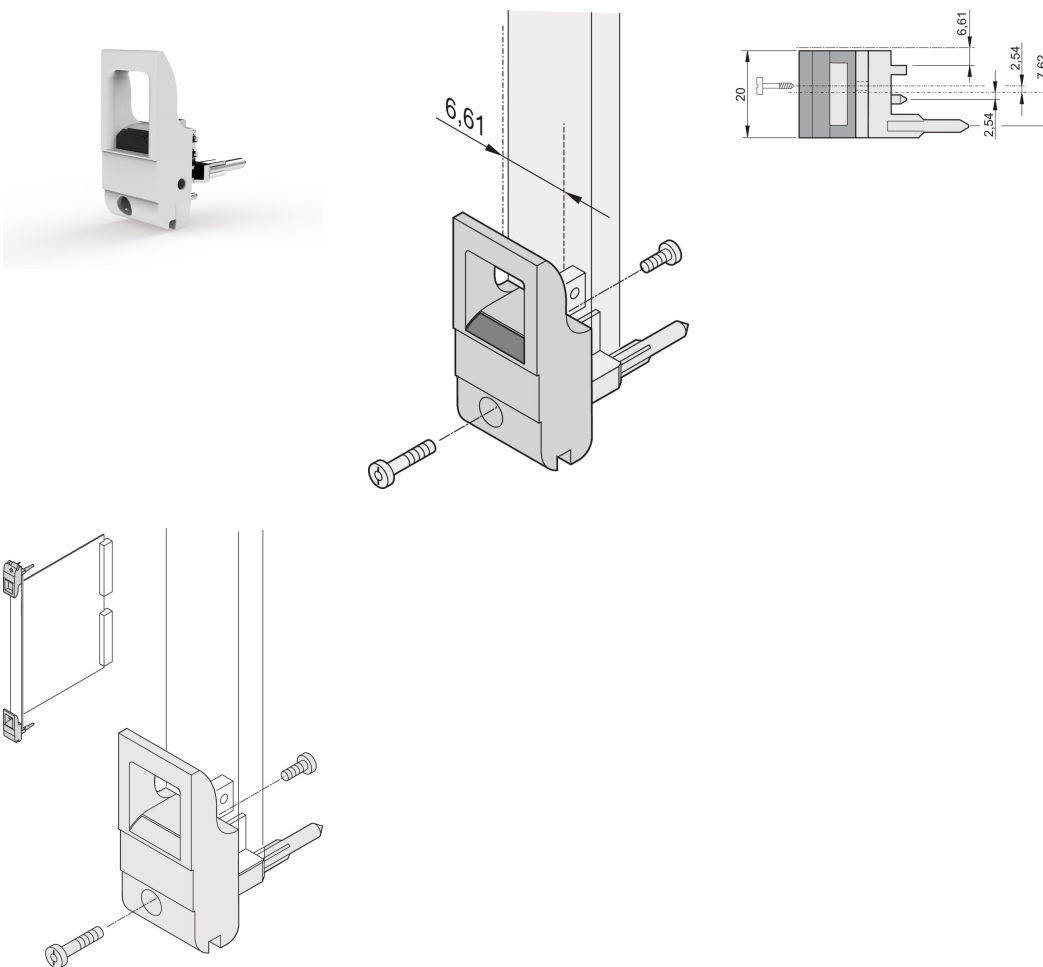

# Insertor/Extractor Handle Type IET, Grey Lever, Black Button, Bottom, 100 Pieces

NÚMERO DE CATÁLOGO

20817-715

The inserter/extractor handle, type IET in accordance with IEEE 1101.10, 0,1" offset. Two of these handles can overcome a single lever force of 700 N (per pair).

## CARACTERÍSTICAS

Suitable for insertion and extraction forces up to 700 N (per pair)

In accordance with IEEE 1101.10 and IEC 60297-3-102

A microswitch can be mounted

0.1" offset is used for PSUs with SMD Plus

## CARATERÍSTICAS DO PRODUTO

Quantidade por embalagem: 100

Tipo de alça: IET; Bottom Front

Flammability Rating: UL® 94V-0

Cor: Grey

Material: Policarbonato

Product Type: Handle

Tipo: Inserter/Extractor, 0.1" Offset