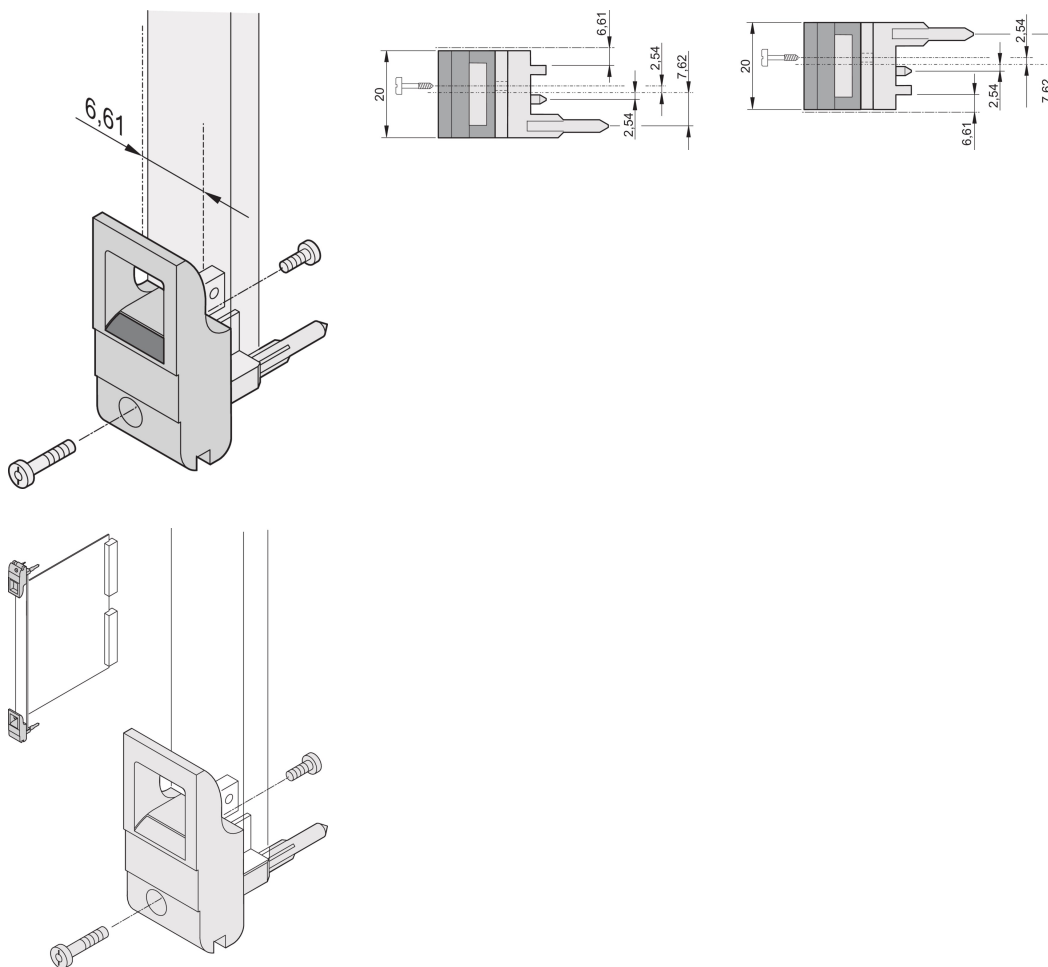

Insertor/Extractor Handle Type IET, Grey Lever, Black Button, Top, 10 Pieces

NÚMERO DE CATÁLOGO

20817-716

The inserter/extractor handle, type IET in accordance with IEEE 1101.10. 0,1" offset. Two of these handles can overcome a single lever force of 700 N (per pair).

CERTIFICATIONS

CARACTERÍSTICAS

Suitable for insertion and extraction forces up to 700 N (per pair)

In accordance with IEEE 1101.10 and IEC 60297-3-102

A microswitch can be mounted

0.1" offset is used for PSUs with SMD Plus

CARATERÍSTICAS DO PRODUTO

Quantidade por embalagem: 10

Tipo de alça: IET; Top Front

Flammability Rating: UL® 94V-0

Cor: Grey

Material: Policarbonato

Product Type: Handle

Tipo: Inserter/Extractor, 0.1" Offset