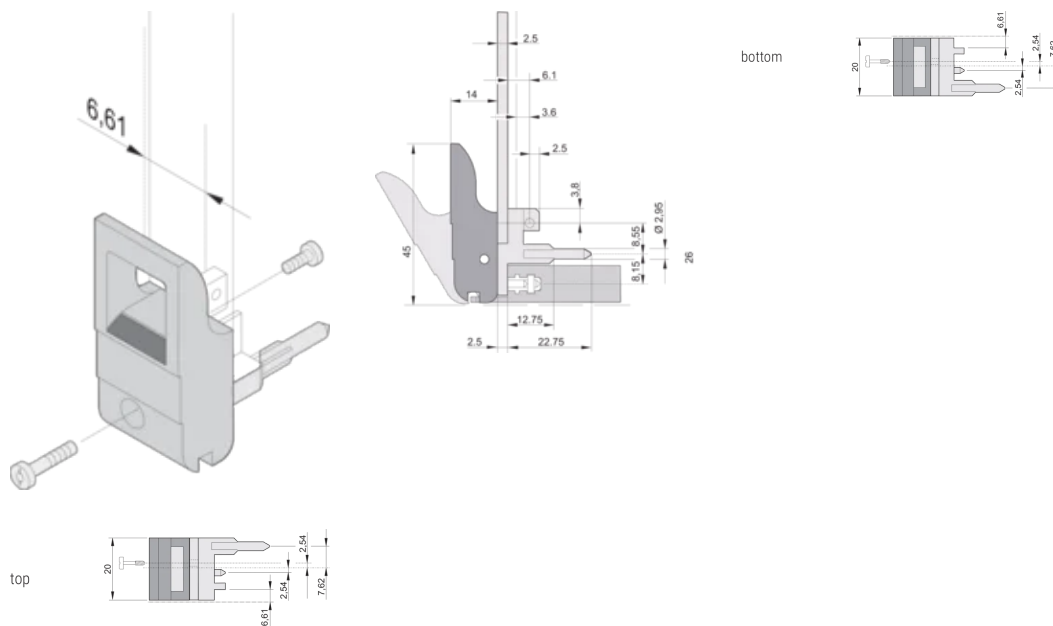

CARACTERÍSTICAS

Suitable for insertion and extraction forces up to 700 N (per pair)

In accordance with IEEE 1101.10 and IEC 60297-3-102

A microswitch can be mounted

0.1" offset is used for PSUs with SMD Plus

CARATERÍSTICAS DO PRODUTO

Quantidade por embalagem: 10

Tipo de alça: IET; Top Front

Flammability Rating: UL® 94V-0

Cor: Grey

Material: Policarbonato

Product Type: Handle

Tipo: Inserter/Extractor, 0.1" Offset

Works With: Front Panels

Net Weight: 0.24kg

DETALHES ADICIONAIS DO PRODUTO

Please order Coding pegs and Microswitch separately.

DIAGRAMAS

AVISO

Os produtos nVent devem ser instalados e utilizados apenas conforme indicado nas fichas de instrução do produto e materiais de treinamento da nVent. As fichas de instrução estão disponíveis em www.nVent.com e com nossos