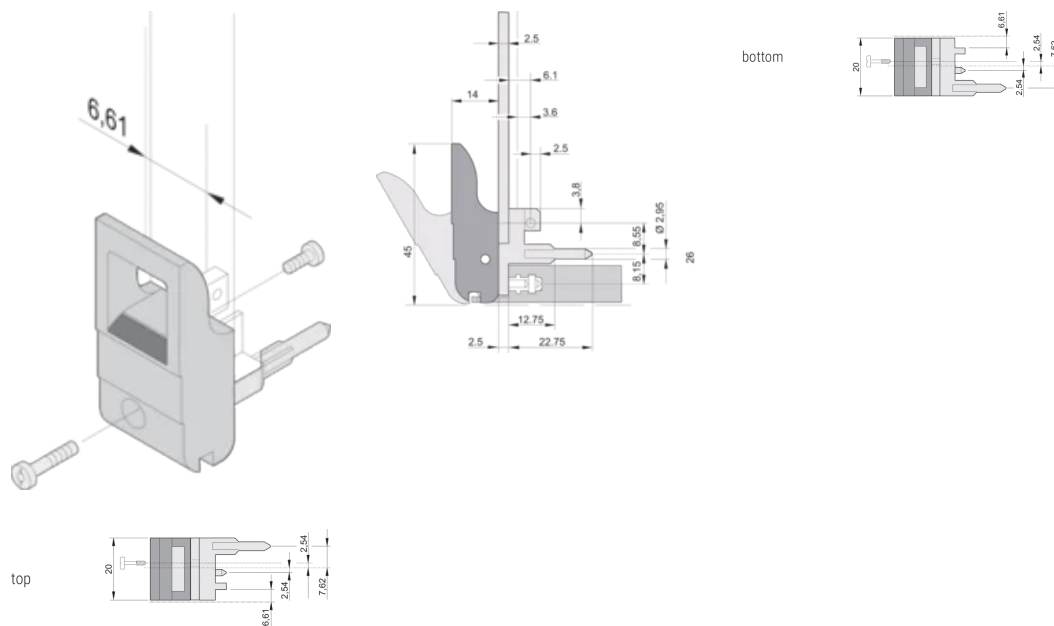

CARACTERÍSTICAS

Suitable for insertion and extraction forces up to 700 N (per pair)

In accordance with IEEE 1101.10 and IEC 60297-3-102

A microswitch can be mounted

0.1" offset is used for PSUs with SMD Plus

CARATERÍSTICAS DO PRODUTO

Quantidade por embalagem: 100

Tipo de alça: IET; Top Front

Flammability Rating: UL® 94V-0

Cor: Grey

Material: Policarbonato

Product Type: Handle

Tipo: Inserter/Extractor, 0.1" Offset

Works With: Front Panels

Net Weight: 2.28kg

DETALHES ADICIONAIS DO PRODUTO

Please order Coding pegs and Microswitch separately.

DIAGRAMAS

AVISO

Os produtos nVent devem ser instalados e utilizados apenas conforme indicado nas fichas de instrução do produto e materiais de treinamento da nVent. As fichas de instrução estão disponíveis em www.nVent.com e com nossos