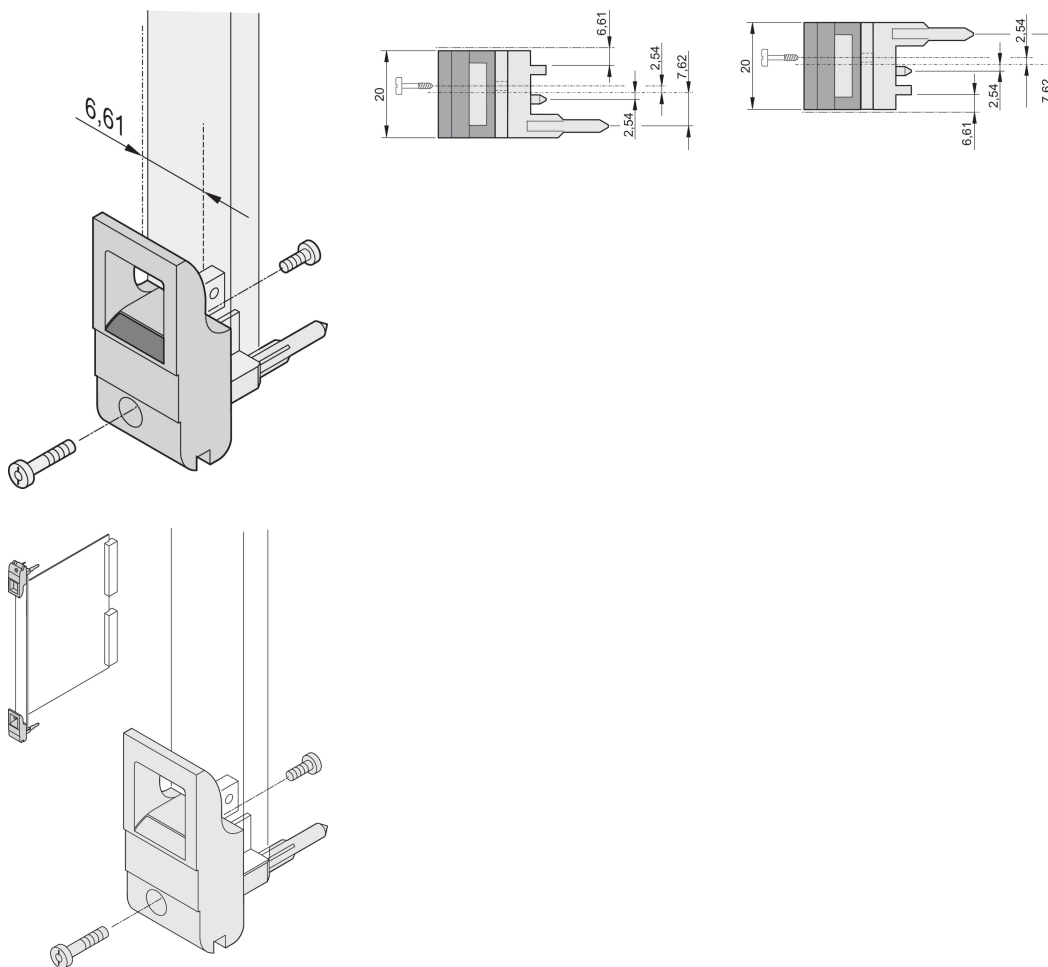

Insertor/Extractor Handle Type IET, Grey Lever, Black Button, Top, 100 Pieces

NÚMERO DE CATÁLOGO

20817-717

The inserter/extractor handle, type IET in accordance with IEEE 1101.10. 0,1" offset. Two of these handles can overcome a single lever force of 700 N (per pair).

CERTIFICATIONS

CARACTERÍSTICAS

Suitable for insertion and extraction forces up to 700 N (per pair)

In accordance with IEEE 1101.10 and IEC 60297-3-102

A microswitch can be mounted

0.1" offset is used for PSUs with SMD Plus

CARATERÍSTICAS DO PRODUTO

Quantidade por embalagem: 100

Tipo de alça: IET; Top Front

Flammability Rating: UL® 94V-0

Cor: Grey

Material: Policarbonato

Product Type: Handle

Tipo: Inserter/Extractor, 0.1" Offset