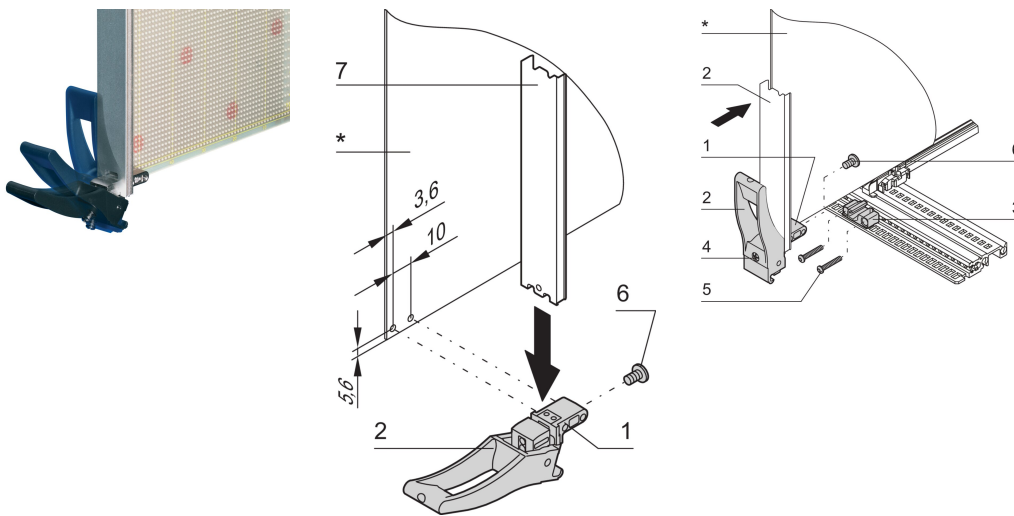

# Insertor/Extractor Handle Type XL; 10 pieces

## NÚMERO DE CATÁLOGO

20817-874

Suitable for insertion and extraction forces up to 1500 N (per pair). Robust board fixing via double bolts. The insertion function will be supported by a keying part which will be assembled onto the horizontal rail.

## CARACTERÍSTICAS

Suitable for insertion and extraction forces up to 1500 N (per pair)

Handle in PA, fiberglass reinforced, UL 94V 0

Robust board fixing with double bolt fixing

Microswitches can be fitted

## CARATERÍSTICAS DO PRODUTO

Product Type: Handle

Tipo: Inserter/Extractor

Works With: Front Panels

Tipo de alça: XL

Largura: 20.1mm

Material: Liga de zinco; Polyamide

Cor: Jet Black