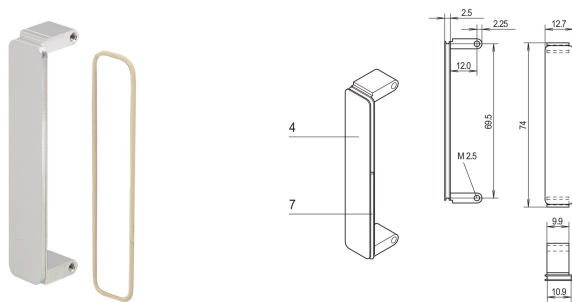

PMC Mezzanine Front Panel, Untreated, with EMC Shielding, Untreated Zinc Die-Cast, 1 piece

NÚMERO DE CATÁLOGO

20835-890

Mezzanine front panel is fitted into PMC front panel cut-outs. Available in different treatments. For O-ring EMC gasket.

CERTIFICATIONS

CARACTERÍSTICAS

Mezzanine front panel is fitted into PMC front panel cut-outs

EMC shielding with conductive O-ring

CARATERÍSTICAS DO PRODUTO

Quantidade por embalagem: 1

Instalação: Screw-on Front

Treated Edges: Não

Em conformidade com: PMC Mezzanine, IEEE P1386

EMC Shielding: Sim

Altura: 74mm

Material: Zinc

Product Type: Front Panel

Tipo: Front Panel without Handle

Largura: 12.7mm