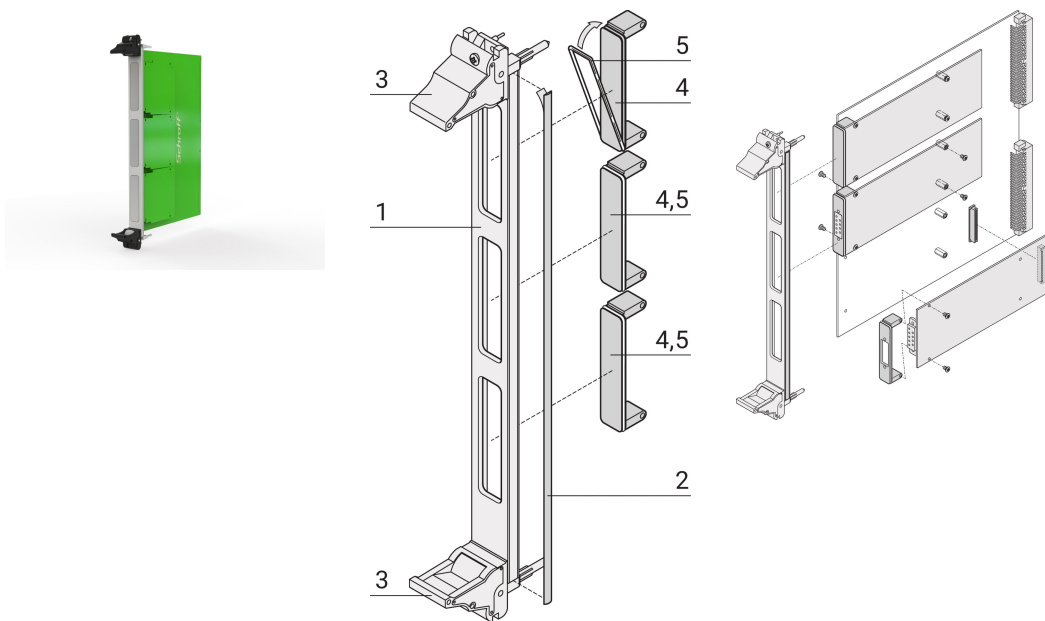

Plug-In Unit Kit for FMC With IEL Handle black, U-shaped Front Panel Shielded (Textile), 6 U, 4 HP

NÚMERO DE CATÁLOGO

20836-254

The FMC bezel are in accordance with Vita 57.1 specification. Covers the cut out in the overall front panel.

CERTIFICATIONS

CARACTERISTICAS

In accordance with Vita 57.1 specification

For single 69.0 x 76.5 mm or double 139.0 x 76.5 mm modules

Al-Profile plug-in unit with IEL handle

CARACTERÍSTICAS DO PRODUTO

Rack Height: 6U

Quantidade por embalagem: 1

Tipo de alça: IEL

Instalação: Screw-on Front

Gasket Type: Textile EMC

Front Finish: Anodized

Rear Finish: Conductive

Treated Edges: Não

Em conformidade com: FMC Mezzanine, Vita 57.1

EMC Shielding: Sim

Acabamento: Anodized; Passivated

Altura: 261.8mm

Material: Alumínio

Product Type: Front Panel

Rack Width: 4HP

Tipo: Front Panel with Handle (PIU)

Largura: 20mm