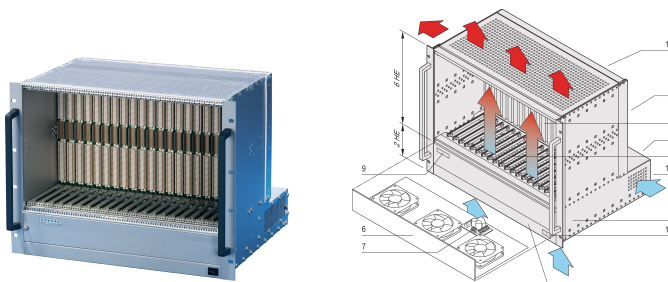

VME64x System, 8 U, 21 Slot, Open Frame PSU

NÚMERO DE CATÁLOGO

20836-820

VME64 system for 21 VME64x boards 6 U, 160 mm. Rear I/O option The power for the system is supplied by a open frame power supply. A fan control module monitors the fans, the temperature and voltage.

CERTIFICATIONS

CARACTERÍSTICAS

System in accordance with IEC 60297-3-101, 102, 103; IEEE 1101.1, 1101.10/11; backplane conforms to VITA 1.1-1997

PSU, open frame, 642 W (600 W at < 180 VAC)

Backplane VME64x 21 slot, 6 U, J1/J2 monolithic with P0 connector, in accordance with VITA 1-1994 and 1.1-1997

Heat dissipation by 3 fans, cooling from bottom to top; temperature-controlled by fan control module (FCM)

System for standard board mounting with board format, 6 U, 160 mm deep, Rear I / O option

Display module for DC operating voltages, fan and temperature alarm

CARATERÍSTICAS DO PRODUTO

Product Type: System

Number of Slots: 21

Tipo: 19" Rack Mount

Backplane Type: 6 U VME64 Extension

Data Transfer: VME64; VME2eSST

Power per Slot: 30W

Tensão de entrada AC: 100 – 240V