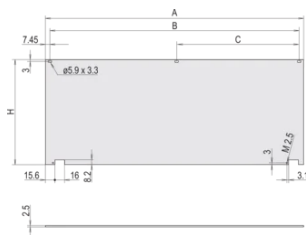

Product Type: Front Panel

Tipo: Front Panel without Handle

Largura (W): 426.4mm

Gross Weight: 0.478kg

DETALHES ADICIONAIS DO PRODUTO

Front panel can be removed in opened position (> 135°).

DIAGRAMAS

AVISO