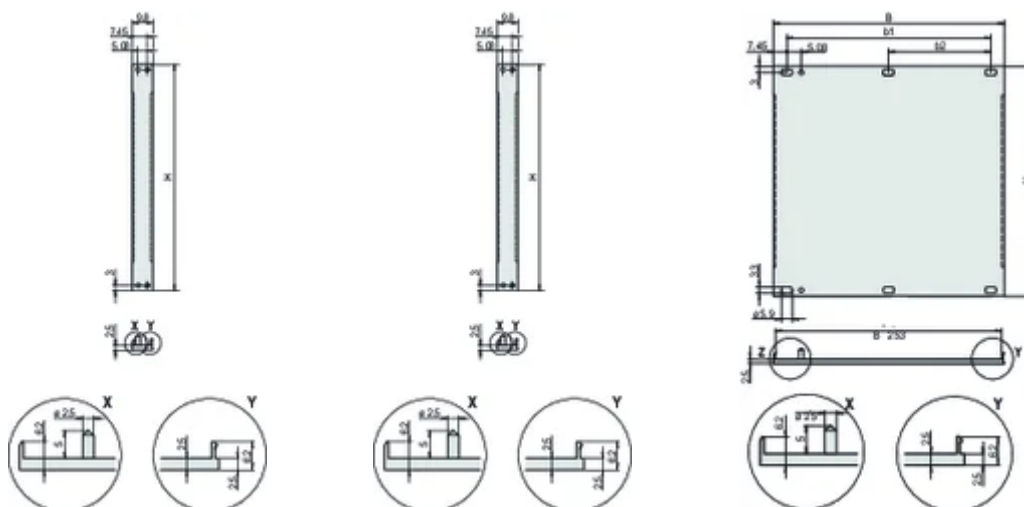

## DETALHES ADICIONAIS DO PRODUTO

Please order fixing material (sleeves, collar screws) separately.

14 ... 84 HP: multi-part U-profile (front panel with crimped profiles).

Differences in finish between 2 ... 12 HP and 14 ... 84 HP.

2 ... 12 HP: one-part U-profile

Please order textile EMC gasket separately.

Standard pack quantity: 2 to 28HP: 5 pieces, 42 to 84 HP: 1 piece, supplied in standard pack quantities (SPQ) only.

## DIAGRAMAS