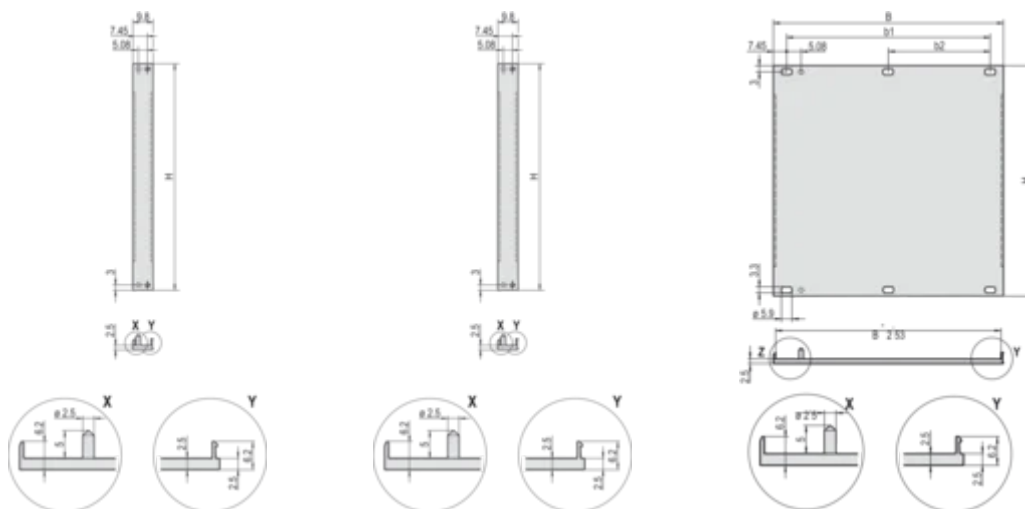

## DETALHES ADICIONAIS DO PRODUTO

Please order fixing material (sleeves, collar screws) separately.

14 ... 84 HP: multi-part U-profile (front panel with crimped profiles).

Differences in finish between 2 ... 12 HP and 14 ... 84 HP.

2 ... 12 HP: one-part U-profile

Please order textile EMC gasket separately.

Standard pack quantity: 2 to 28HP: 5 pieces, 42 to 84 HP: 1 piece, supplied in standard pack quantities (SPQ) only.

## DIAGRAMAS