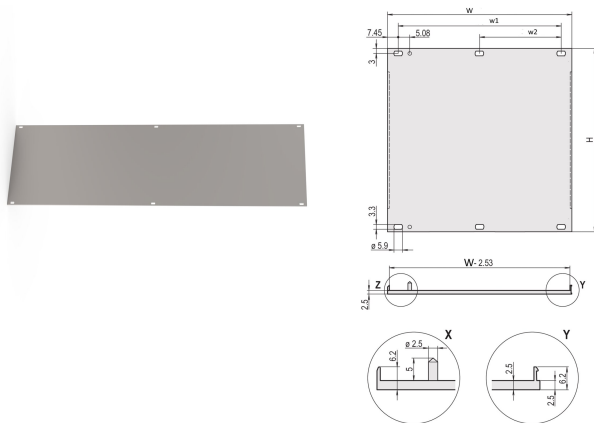

Front Panel, U-profile, Refrofit Shielding, 3 U, 84 HP, 2.5 mm, Al, Front Anodized, Rear Conductive

NÚMERO DE CATÁLOGO

20848-097

U-profile front panel for textile EMC gasket.

CERTIFICATIONS

CARACTERÍSTICAS

U-profile, front panel, Al, 2.5 mm, front anodized, rear conductive

For EMC textile gasket

CARATERÍSTICAS DO PRODUTO

Rack Height: 3U

Rack Width: 84HP

Quantidade por embalagem: 1

Accessory Type: Front panel