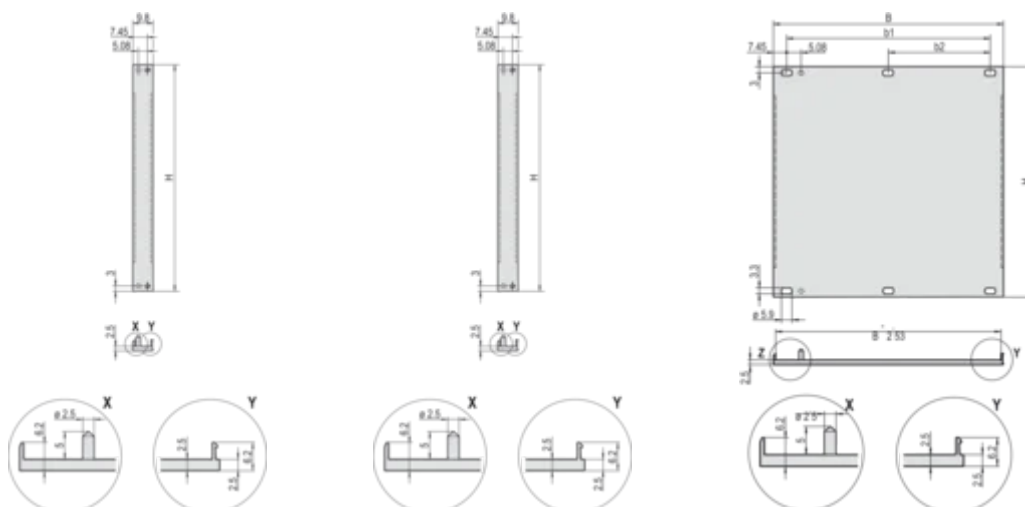

Gasket Type: Textile EMC

Front Finish: Anodized

Rear Finish: Conductive

Treated Edges: Não

Em conformidade com: IEC 60297-3-101; IEEE 1101.1/10

Profundidade (D): 2.5mm

EMC Shielding: No (Retrofittable)

Acabamento: Anodized; Passivated

Altura (H): 261.8mm

Material: Alumínio

Product Type: Front Panel

Tipo: Front Panel without Handle

Largura (W): 213mm

Gross Weight: 0.417kg

DETALHES ADICIONAIS DO PRODUTO

Please order fixing material (sleeves, collar screws) separately.

14 ... 84 HP: multi-part U-profile (front panel with crimped profiles).

Differences in finish between 2 ... 12 HP and 14 ... 84 HP.

2 ... 12 HP: one-part U-profile

Please order textile EMC gasket separately.

Standard pack quantity: 2 to 28HP: 5 pieces, 42 to 84 HP: 1 piece, supplied in standard pack quantities (SPQ) only.

DIAGRAMAS