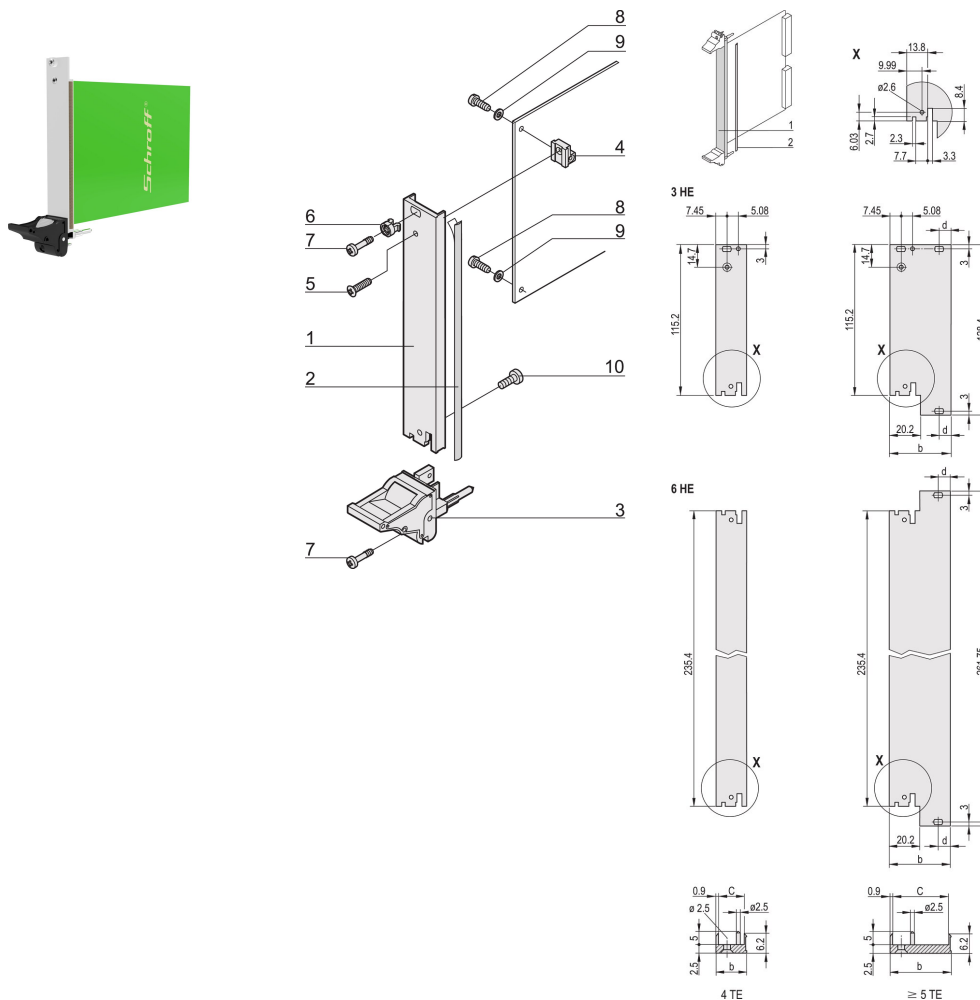

Plug-In Unit Kit With IEL Handle, Shielded, Black 3 U, 4 HP

NÚMERO DE CATÁLOGO

20848-585

Plug-in unit, with IEL inserter/extractor black handle, 3 U, front assembly. The U-shaped front panel enable shielding with a textile gasket.

CERTIFICATIONS

CARACTERÍSTICAS

U-shaped front panel for textile gasket

Suitable for insertion and extraction forces up to 700 N (per pair)

Enable the installation of a microswitch

Enable the installation of coding pegs in accordance with IEC 60297-3-103/ IEEE 1101.10

CARATERÍSTICAS DO PRODUTO

Rack Width: 4HP

Quantidade por embalagem: 1

Tipo de alça: IEL

Instalação: Screw-on Front

Gasket Type: Textile EMC

Front Finish: Anodized

Rear Finish: Etched

Treated Edges: Não

Em conformidade com: IEC 60297-3-102; IEEE 1101.10; IEC 60297-3-103; IEEE 1101.1/11

EMC Shielding: Sim

Acabamento: Anodized; Passivated

Altura (H): 128.4mm

Material: Alumínio

Product Type: Front Panel