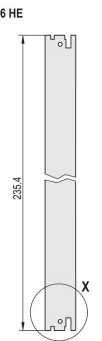

Plug-In Unit Kit With IEL Handle, Shielded, Black, 6 U, 8 HP

NÚMERO DE CATÁLOGO

20848-596

3 HE

6 HE

4 TE

5 TE

Plug-in unit, with IEL inserter/extractor black handle, 6 U, front assembly. The U-shaped front panel enable shielding with a textile gasket.

CERTIFICATIONS

CARACTERÍSTICAS

U-shaped front panel for textile gasket

Suitable for insertion and extraction forces up to 700 N (per pair)

Enable the installation of a microswitch

Enable the installation of coding pegs in accordance with IEC 60297-3-103/ IEEE 1101.10

CARATERÍSTICAS DO PRODUTO

Rack Width: 8HP

Quantidade por embalagem: 1

Tipo de alça: IEL

Instalação: Screw-on Front; Screw-on Rear IO

Gasket Type: Textile EMC

Front Finish: Anodized

Rear Finish: Etched

Treated Edges: Não

Em conformidade com: IEC 60297-3-102; IEEE 1101.10; IEC 60297-3-103; IEEE 1101.1/11

EMC Shielding: Sim

Acabamento: Anodized; Passivated

Altura (H): 261.8mm

Material: Alumínio

Product Type: Front Panel