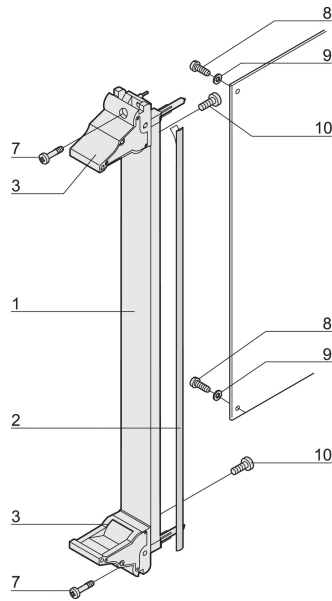

Plug-In Unit Kit With IEL Handle, Shielded, Black, 6 U, 8 HP

NÚMERO DE CATÁLOGO

20848-596

3 HE

6 HE

4 TE

5 TE

Plug-in unit, with IEL inserter/extractor black handle, 6 U, front assembly. The U-shaped front panel enable shielding with a textile gasket.

CERTIFICATIONS

CARACTERÍSTICAS

U-shaped front panel for textile gasket

Suitable for insertion and extraction forces up to 700 N (per pair)

Enable the installation of a microswitch

Enable the installation of coding pegs in accordance with IEC 60297-3-103/ IEEE 1101.10

CARATERÍSTICAS DO PRODUTO

Rack Width: 8HP

Quantidade por embalagem: 1

Tipo de alça: IEL

Instalação: Screw-on Front; Screw-on Rear IO

Gasket Type: Textile EMC

Front Finish: Anodized

Rear Finish: Etched

Treated Edges: Não

Em conformidade com: IEC 60297-3-102; IEEE 1101.10; IEC 60297-3-103; IEEE 1101.1/11

EMC Shielding: Sim

Acabamento: Anodized; Passivated

Altura (H): 261.8mm

Material: Alumínio

Product Type: Front Panel