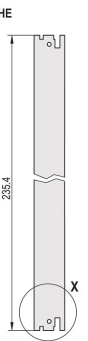

# Plug-In Unit Kit With IEL Handle, Shielded, Black, 6 U, 12 HP

NÚMERO DE CATÁLOGO

---

**20848-598**

3 HE

6 HE

4 TE

5 TE

Plug-in unit, with IEL inserter/extractor black handle, 6 U, front assembly. The U-shaped front panel enable shielding with a textile gasket.

## CARACTERÍSTICAS

U-shaped front panel for textile gasket

Suitable for insertion and extraction forces up to 700 N (per pair)

Enable the installation of a microswitch

Enable the installation of coding pegs in accordance with IEC 60297-3-103/ IEEE 1101.10

## CARATERÍSTICAS DO PRODUTO

Rack Width: 12HP

Quantidade por embalagem: 1

Tipo de alça: IEL

Instalação: Screw-on Front; Screw-on Rear IO

Gasket Type: Textile EMC

Front Finish: Anodized

Rear Finish: Etched