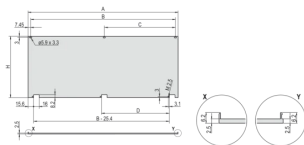

Instalação: Hinged, Bottom

Gasket Type: Textile EMC

Front Finish: Anodized

Rear Finish: Conductive

Treated Edges: Não

Em conformidade com: IEC 60297-3-101; IEEE 1101.1/10

Profundidade (D): 2.5mm

EMC Shielding: No (Retrofittable)

Acabamento: Anodized; Passivated

Altura (H): 128.4mm

Material: Alumínio

Product Type: Front Panel

Tipo: Front Panel without Handle

Largura (W): 426.4mm

Gross Weight: 0.546kg

DETALHES ADICIONAIS DO PRODUTO

Front panel can be removed in opened position ($> 135^\circ$).

DIAGRAMAS

AVISO

Os produtos nVent devem ser instalados e utilizados apenas conforme indicado nas fichas de instrução do produto e materiais de treinamento da nVent. As fichas de instrução estão disponíveis em www.nVent.com e com nossos representantes de atendimento ao cliente nVent. A instalação inadequada, uso incorreto, aplicação incorreta ou outra falha qualquer em seguir completamente as instruções e avisos da nVent podem levar ao mau funcionamento do produto, danos à propriedade, lesões corporais graves e morte, e/ou anular sua garantia.