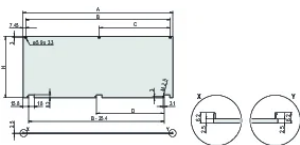

Instalação: Hinged, Bottom

Gasket Type: Textile EMC

Front Finish: Anodized

Rear Finish: Conductive

Treated Edges: Não

Em conformidade com: IEC 60297-3-101; IEEE 1101.1/10

Profundidade (D): 2.5mm

EMC Shielding: No (Retrofittable)

Acabamento: Anodized; Passivated

Altura (H): 261.8mm

Material: Alumínio

Product Type: Front Panel

Tipo: Front Panel without Handle

Largura (W): 426.4mm

Net Weight: 1kg

DETALHES ADICIONAIS DO PRODUTO

Front panel can be removed in opened position ($> 135^\circ$).

DIAGRAMAS

AVISO

Os produtos nVent devem ser instalados e utilizados apenas conforme indicado nas fichas de instrução do produto e materiais de treinamento da nVent. As fichas de instrução estão disponíveis em www.nVent.com e com nossos representantes de atendimento ao cliente nVent. A instalação inadequada, uso incorreto, aplicação incorreta ou outra falha qualquer em seguir completamente as instruções e avisos da nVent podem levar ao mau funcionamento do produto, danos à propriedade, lesões corporais graves e morte, e/ou anular sua garantia.