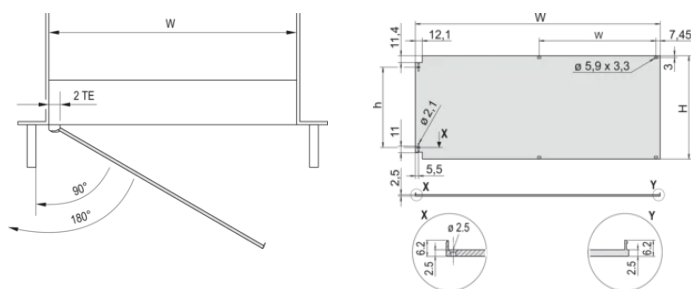

CARACTERÍSTICAS DO PRODUTO

Rack Height: 3U

Quantidade por embalagem: 1

Accessory Type: Front panel

Instalação: Hinged, Side

Gasket Type: Textile EMC

Front Finish: Anodized

Rear Finish: Conductive

Treated Edges: Não

Profundidade (D): 2.5mm

EMC Shielding: No (Retrofittable)

Acabamento: Anodized; Passivated

Altura (H): 128.4mm

Material: Alumínio

Product Type: Front Panel

Rack Width: 84HP

Tipo: Front Panel without Handle

Largura (W): 426.4mm

Net Weight: 0.56kg

DIAGRAMAS

AVISO

Os produtos nVent devem ser instalados e utilizados apenas conforme indicado nas fichas de instrução do produto e materiais de treinamento da nVent. As fichas de instrução estão disponíveis em www.nVent.com e com nossos representantes de atendimento ao cliente nVent. A instalação inadequada, uso incorreto, aplicação incorreta ou outra falha qualquer em seguir completamente as instruções e avisos da nVent podem levar ao mau funcionamento do produto, danos à propriedade, lesões corporais graves e morte, e/ou anular sua garantia.