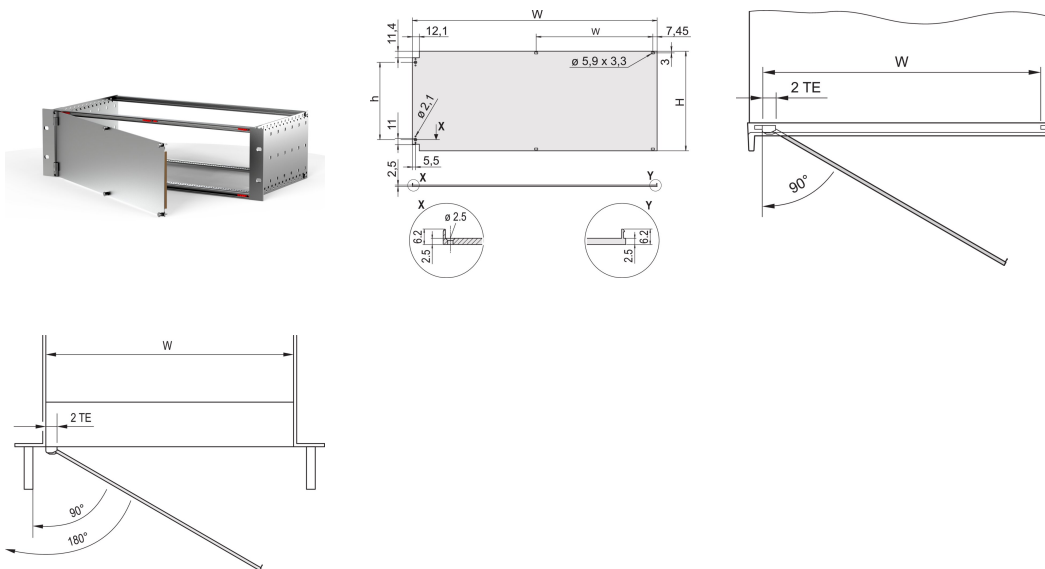

Front Panel, Shielded, Side Hinged, 3 U, 84 HP, 2.5 mm, Al, Front Anodized, Rear Conductive

NÚMERO DE CATÁLOGO

20848-611

Front panel with textile EMC gasket, side hinged assembly.

CERTIFICATIONS

CARACTERÍSTICAS

Front panel with textile EMC gasket

Enables mounting onto the horizontal rails

Suitable for subracks and cases

Hinges can be fitted on left or right

CARACTERÍSTICAS DO PRODUTO

Rack Height: 3U

Quantidade por embalagem: 1

Accessory Type: Front panel

Instalação: Hinged, Side

Gasket Type: Textile EMC

Front Finish: Anodized

Rear Finish: Conductive

Treated Edges: Não

Profundidade (D): 2.5mm

EMC Shielding: No (Retrofittable)

Acabamento: Anodized; Passivated

Altura (H): 128.4mm

Material: Alumínio

Product Type: Front Panel

Rack Width: 84HP

Tipo: Front Panel without Handle

Largura (W): 426.4mm

Net Weight: 0.56kg