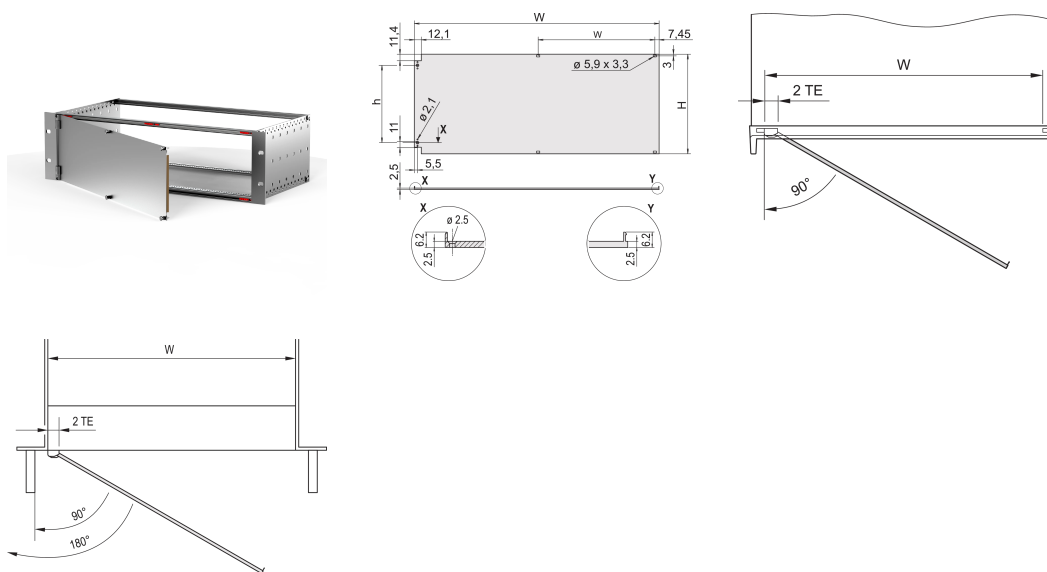

Front Panel, Shielded, Side Hinged, 6 U, 84 HP, 2.5 mm, Al, Front Anodized, Rear Conductive

NÚMERO DE CATÁLOGO

20848-617

Front panel with textile EMC gasket, side hinged assembly.

CERTIFICATIONS

CARACTERÍSTICAS

Front panel with textile EMC gasket

Enables mounting onto the horizontal rails

Suitable for subracks and cases

Hinges can be fitted on left or right

CARACTERÍSTICAS DO PRODUTO

Rack Height: 6U

Quantidade por embalagem: 1

Accessory Type: Front panel

Instalação: Hinged, Side

Gasket Type: Textile EMC

Front Finish: Anodized

Rear Finish: Conductive

Treated Edges: Não

Profundidade (D): 2.5mm

EMC Shielding: No (Retrofittable)

Acabamento: Anodized; Passivated

Altura (H): 261.8mm

Material: Alumínio

Product Type: Front Panel

Rack Width: 84HP

Tipo: Front Panel without Handle

Largura (W): 426.4mm

Net Weight: 0.99kg