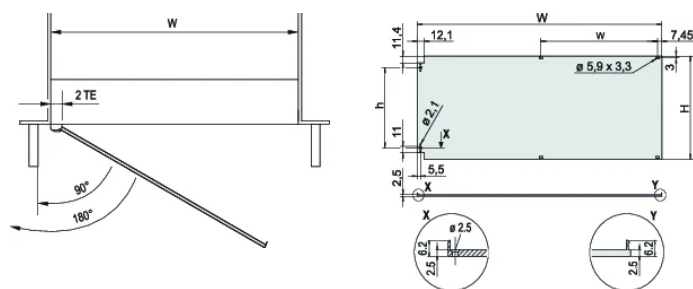

CARACTERÍSTICAS DO PRODUTO

Rack Height: 6U

Quantidade por embalagem: 1

Accessory Type: Front panel

Instalação: Hinged, Side

Gasket Type: Textile EMC

Front Finish: Anodized

Rear Finish: Conductive

Treated Edges: Não

Profundidade (D): 2.5mm

EMC Shielding: No (Retrofittable)

Acabamento: Anodized; Passivated

Altura (H): 261.8mm

Material: Alumínio

Product Type: Front Panel

Rack Width: 84HP

Tipo: Front Panel without Handle

Largura (W): 426.4mm

Net Weight: 0.99kg

DIAGRAMAS

AVISO

Os produtos nVent devem ser instalados e utilizados apenas conforme indicado nas fichas de instrução do produto e materiais de treinamento da nVent. As fichas de instrução estão disponíveis em www.nVent.com e com nossos representantes de atendimento ao cliente nVent. A instalação inadequada, uso incorreto, aplicação incorreta ou outra falha qualquer em seguir completamente as instruções e avisos da nVent podem levar ao mau funcionamento do produto, danos à propriedade, lesões corporais graves e morte, e/ou anular sua garantia.