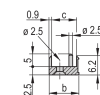

Plug-In Unit Kit With IET Handle, Shielded, Black 3 U, 12 HP

NÚMERO DE CATÁLOGO

20848-765

Plug-in unit, with IET inserter/extractor black handle, 3 U, front assembly. The U-shaped front panel enable shielding with a textile gasket.