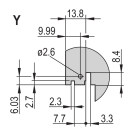

Plug-In Unit Kit With IET Handle, Shielded, Black 3 U, 12 HP

NÚMERO DE CATÁLOGO

20848-765

Plug-in unit, with IET inserter/extractor black handle, 3 U, front assembly. The U-shaped front panel enable shielding with a textile gasket.