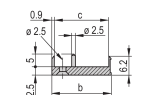

Plug-In Unit Kit With IET Handle, Shielded, Black 3 U, 12 HP

NÚMERO DE CATÁLOGO

20848-765

Plug-in unit, with IET inserter/extractor black handle, 3 U, front assembly. The U-shaped front panel enable shielding with a textile gasket.