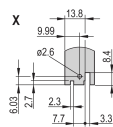

Plug-In Unit Kit With IET Handle, Shielded, Black 3 U, 12 HP

NÚMERO DE CATÁLOGO

20848-765

Plug-in unit, with IET inserter/extractor black handle, 3 U, front assembly. The U-shaped front panel enable shielding with a textile gasket.