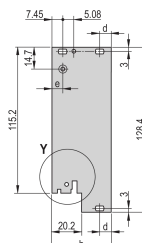

Plug-In Unit Kit With IET Handle, Shielded, Black 3 U, 12 HP

NÚMERO DE CATÁLOGO

20848-765

Plug-in unit, with IET inserter/extractor black handle, 3 U, front assembly. The U-shaped front panel enable shielding with a textile gasket.