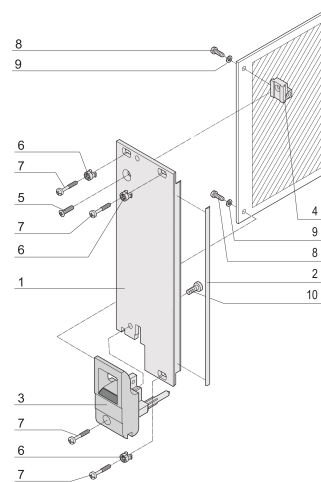

## NÚMERO DE CATÁLOGO

20848-765

Plug-in unit, with IET inserter/extractor black handle, 3 U, front assembly. The U-shaped front panel enable shielding with a textile gasket.

## CARACTERÍSTICAS

U-shaped front panel for textile gasket

Suitable for insertion and extraction forces up to 700 N (per pair)

Enable the installation of a microswitch

Enable the installation of coding pegs in accordance with IEC 60297-3-103/ IEEE 1101.10