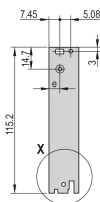

Plug-In Unit Kit With IET Handle, Shielded, Black 3 U, 12 HP

NÚMERO DE CATÁLOGO

20848-765

Plug-in unit, with IET inserter/extractor black handle, 3 U, front assembly. The U-shaped front panel enable shielding with a textile gasket.