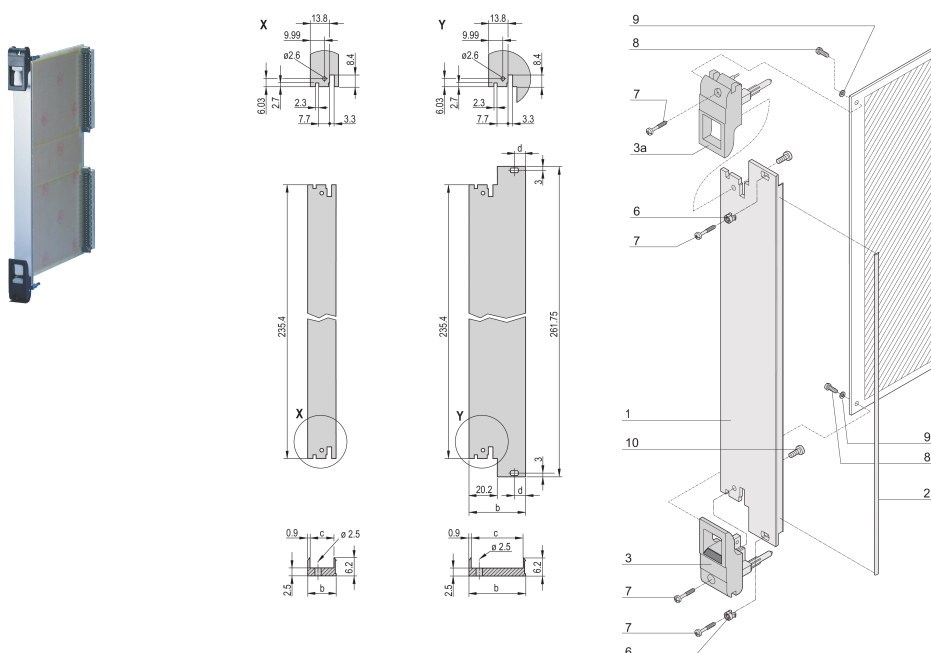

Plug-In Unit Kit With IET Handle, Shielded, Black, 6 U, 8 HP

NÚMERO DE CATÁLOGO

20848-767

Plug-in unit, with IET inserter/extractor black handle, 3 U, front assembly. The U-shaped front panel enable shielding with a textile gasket.

CERTIFICATIONS

CARACTERISTICAS

U-shaped front panel for textile gasket

Suitable for insertion and extraction forces up to 700 N (per pair)

Enable the installation of a microswitch

Enable the installation of coding pegs in accordance with IEC 60297-3-103/ IEEE 1101.10

CARATERÍSTICAS DO PRODUTO

Rack Width: 8HP

Quantidade por embalagem: 1

Tipo de alça: IET

Instalação: Screw-on Front

Gasket Type: Textile EMC

Front Finish: Anodized

Rear Finish: Etched

Treated Edges: Não

Em conformidade com: IEC 60297-3-102; IEEE 1101.10; IEC 60297-3-103; IEEE 1101.1/11

EMC Shielding: Sim

Acabamento: Anodized; Passivated

Altura: 261.8mm

Material: Alumínio

Product Type: Front Panel