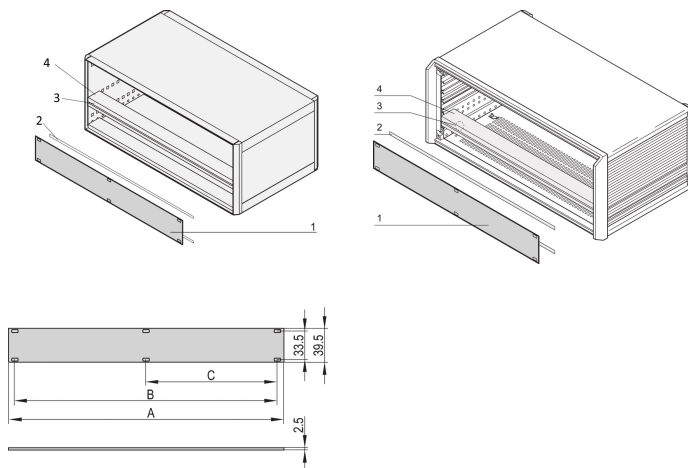

Front Panel 1 U, 84 HP, Horizontal Rail Mounting, 2.5 mm, Al, Front Anodized, Rear Conductive

NÚMERO DE CATÁLOGO

20850-426

The 1 U front panel enables a user to cover the 1 U section in a 4 U PropacPRO case, RatiopacPRO 5 U (1-3-1) and EuropacPRO 4 U. The panel will be assembled to the threaded inserts of the horizontal rails.

CERTIFICATIONS

CARACTERÍSTICAS

Mounts on horizontal rails (upper, lower)

CARATERÍSTICAS DO PRODUTO

Rack Height: 1U

Altura (H): 39.5mm

Accessory Type: Front panel

Rack Width: 84HP

Largura (W): 426.4mm

Profundidade (D): 2.5mm

Quantidade por embalagem: 1

Front Finish: Anodized

Rear Finish: Conductive

Treated Edges: Não

Acabamento: Anodized; Passivated

Material: Alumínio