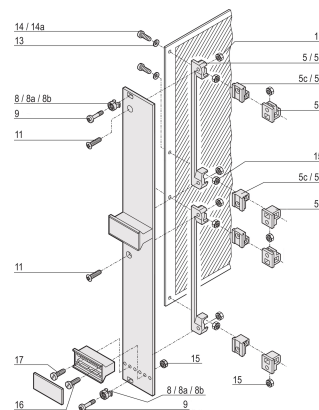

## NÚMERO DE CATÁLOGO

21100-464

Sleeve guides the collar screw when fastening the front panel.

## CARACTERÍSTICAS

Sleeve guides the collar screw when fastening the front panel

Sleeve is inserted into the elongated hole of the front panel

Largura (W): 6.8mm

Works With: Front Panels

Flammability Rating: UL® 94V-2