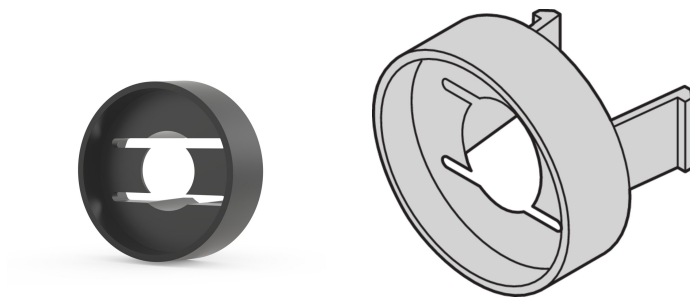

# Sleeves for M6, Plastic, Black, 100 pcs

## NÚMERO DE CATÁLOGO

**21100-566**

Sleeve guides the collar screw when fastening the front panel.

## CARACTERÍSTICAS

Sleeve guides the collar screw when fastening the front panel

Sleeve is inserted into the elongated hole of the 19" bracket of the side panel type L

## CARATERÍSTICAS DO PRODUTO

Product Type: Sleeve

Works With: Front Panels

Quantidade por embalagem: 100

Gross Weight: 0.037kg

Material: Policarbonato