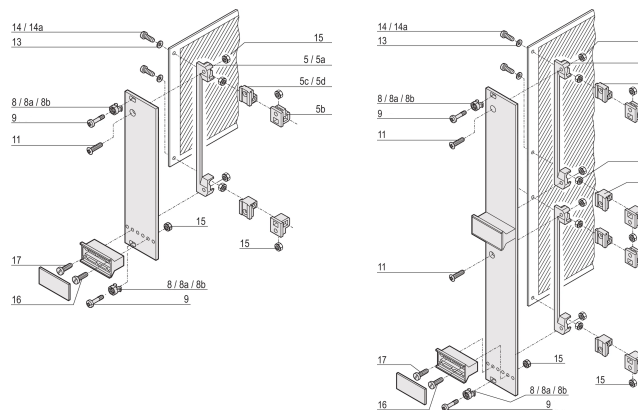

Sleeves for M2.5, Plastic, Black; 100 pieces

NÚMERO DE CATÁLOGO

21100-591

Sleeve guides the collar screw when fastening the front panel.

CERTIFICATIONS

CARACTERÍSTICAS

Sleeve guides the collar screw when fastening the front panel

Sleeve is inserted into the elongated hole of the front panel

CARATERÍSTICAS DO PRODUTO

Material: Polyamide 6

Cor: Jet Black

Quantidade por embalagem: 100

Código de cor: RAL 9005

Profundidade (D): 6.9mm

Altura (H): 6mm

Product Type: Sleeve

Largura (W): 6.8mm

Works With: Front Panels

Flammability Rating: UL® 94V-2

DETALHES ADICIONAIS DO PRODUTO

Metal sleeves on the partial front panels must be pressed in.

All sleeves can be used for front panel > 2 HP.