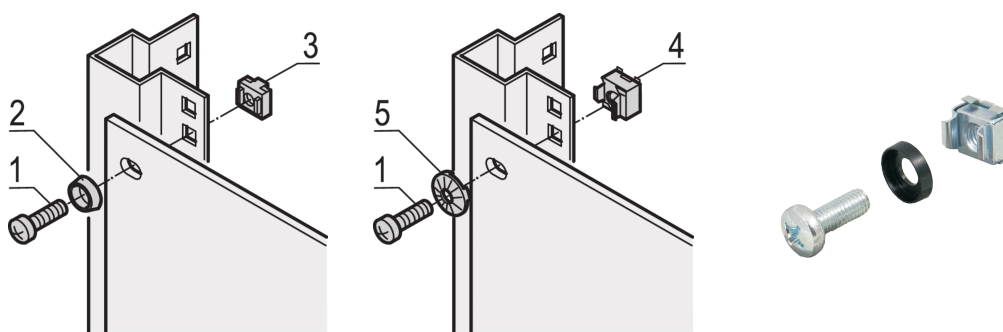

19" Assembly Kit M6, Screw, Washer, Nut; 50 pieces

NÚMERO DE CATÁLOGO

21101-809

For standard grounding use a grounding nut and washer on at least one attachment point.

When 19" assembly kit is used with conductive 19" panel mount, grounding cage nuts are not needed.

CERTIFICATIONS

CARACTERÍSTICAS

Assembly kits for assembly of 19" components into a cabinet

For mounting of front panels, distribution fields or other components on the frame, slide mounts or depth members with square cut-outs

CARATERÍSTICAS DO PRODUTO

Quantidade por embalagem: 50

Tamanho da rosca: M6

Acabamento: Chapa de Aço Zincada

Material: Aço; ABS

Família de produtos: RatiopacPRO; RatiopacPRO AIR; CompacPRO; PropacPRO; Comptec; Inpac; MultipacPRO; Varistar CP; Novastar; Eurorack; Outdoor