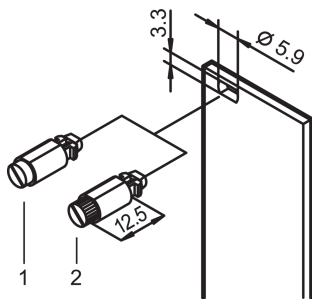

Quarter-Turn Fastener With Slotted Head, Black; 100 pieces

NÚMERO DE CATÁLOGO

21101-848

1/4 rotary lock with defined stop.

CERTIFICATIONS

CARACTERÍSTICAS

1/4 rotary lock with defined stop

Identification of locking position due to slot position

Altura: 6mm

Material: Aço; Liga de zinco; Termoplástico

Product Type: Hardware Kit

Largura: 7mm

Works With: Front Panels

Fastener Type: Slotted Head

Net Weight: 0.1kg

DETALHES ADICIONAIS DO PRODUTO