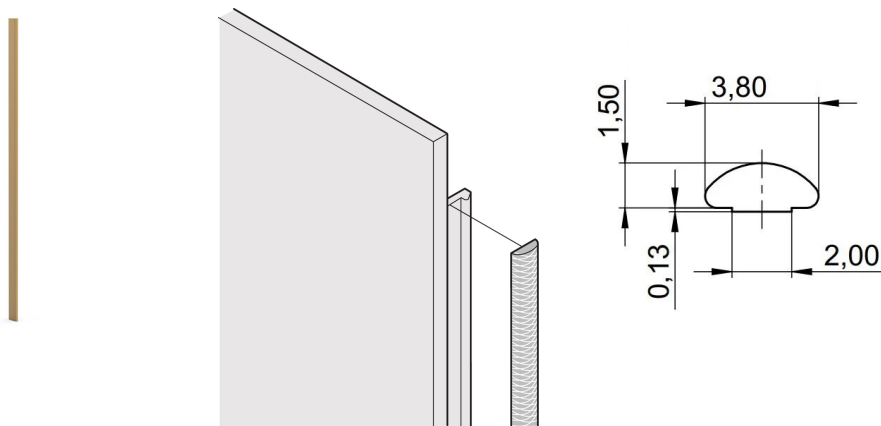

Front Panel EMC Textile Shielding Kit, -40... +70°C, 3 U; 100 pieces

NÚMERO DE CATÁLOGO

21101-854

The textile EMC gaskets are inserted into a slot on the right hand side of the U-shaped front panels. The gaskets are glued to the front panel.

CERTIFICATIONS

CARACTERÍSTICAS

Textile EMC gasket is affixed laterally on the front panel or in the groove of the right-hand profile as appropriate.

Profile seal is bonded onto the contact surface of the 19" bracket or of the rear angle and sets up the conductive connection to the U-shaped front panels

Temperature range -40 °C ... +70 °C

CARATERÍSTICAS DO PRODUTO

Rack Height: 3U

Quantidade por embalagem: 100

Profundidade (D): 1.62mm

Altura (H): 97mm

Material: Elastômero Termoplástico

Família de produtos: EuropacPRO; RatiopacPRO; RatiopacPRO AIR; PropacPRO; Frame Type Plug-In Unit

Product Type: Shielding Kit

Largura (W): 3.8mm

Works With: Subracks; Cases; Front Panels

Flammability Rating: UL® 94V-0

Net Weight: 0.08kg

DETALHES ADICIONAIS DO PRODUTO

EMC gaskets (textile) are required for shielding the front panels.