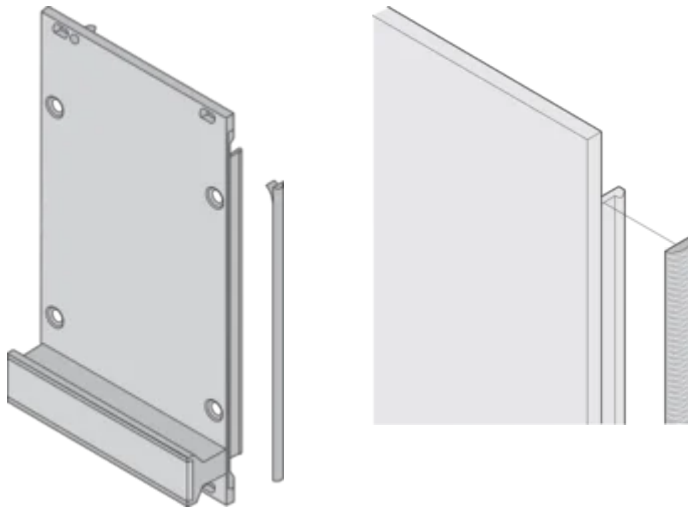

Altura (H): 97mm

Material: Elastômero Termoplástico

Família de produtos: EuropacPRO; RatiopacPRO; RatiopacPRO AIR; PropacPRO; Frame Type Plug-In Unit

Product Type: Shielding Kit

Largura (W): 3.8mm

Works With: Subracks; Cases; Front Panels

Flammability Rating: UL® 94V-0

Net Weight: 0.08kg

DETALHES ADICIONAIS DO PRODUTO

EMC gaskets (textile) are required for shielding the front panels.

DIAGRAMAS

AVISO

Os produtos nVent devem ser instalados e utilizados apenas conforme indicado nas fichas de instrução do produto e materiais de treinamento da nVent. As fichas de instrução estão disponíveis em www.nVent.com e com nossos representantes de atendimento ao cliente nVent. A instalação inadequada, uso incorreto, aplicação incorreta ou outra falha qualquer em seguir completamente as instruções e avisos da nVent podem levar ao mau funcionamento do produto, danos à propriedade, lesões corporais graves e morte, e/ou anular sua garantia.