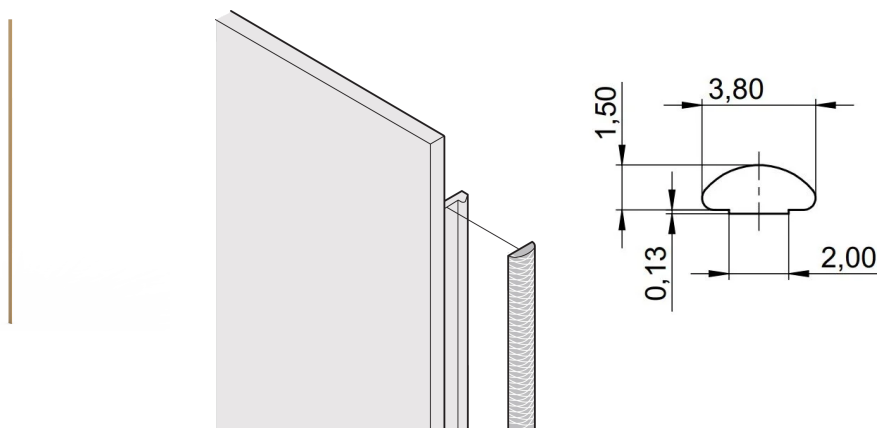

# Front Panel EMC Textile Shielding Kit, -40... +70°C, 6 U; 100 pieces

## NÚMERO DE CATÁLOGO

**21101-856**

The textile EMC gaskets are inserted into a slot on the right hand side of the U-shaped front panels. The gaskets are glued to the front panel.

## CARACTERÍSTICAS

Textile EMC gasket is affixed laterally on the front panel or in the groove of the right-hand profile as appropriate.

Profile seal is bonded onto the contact surface of the 19" bracket or of the rear angle and sets up the conductive connection to the U-shaped front panels